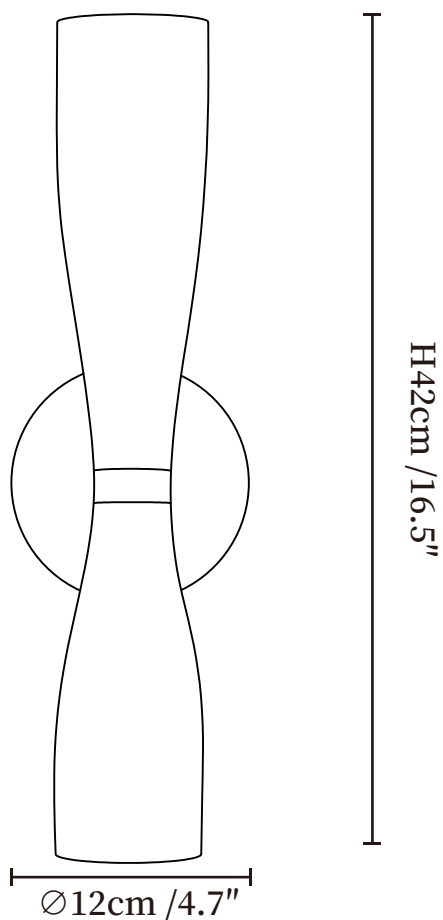

SPECIFICATION SHEET

SPECIFICATION DETAILS

*For custom options, consult factory for details

Fixture Dimensions	Ø 4.7" x H 16.5"
Light source	G9(bulb not included)
Wattage	MAX 5W incandescent bulb or LED equivalent.
Voltage	AC 110-240V
Mounting	Hardwired.
Dimming	Compatible with dimmable bulbs (bulb not included)
Control method	Compatible with common wall switches(not included)
Finishes	Black, Gold, Chrome.
Shade Details	White, Grey.
Material	Metal, Glass.