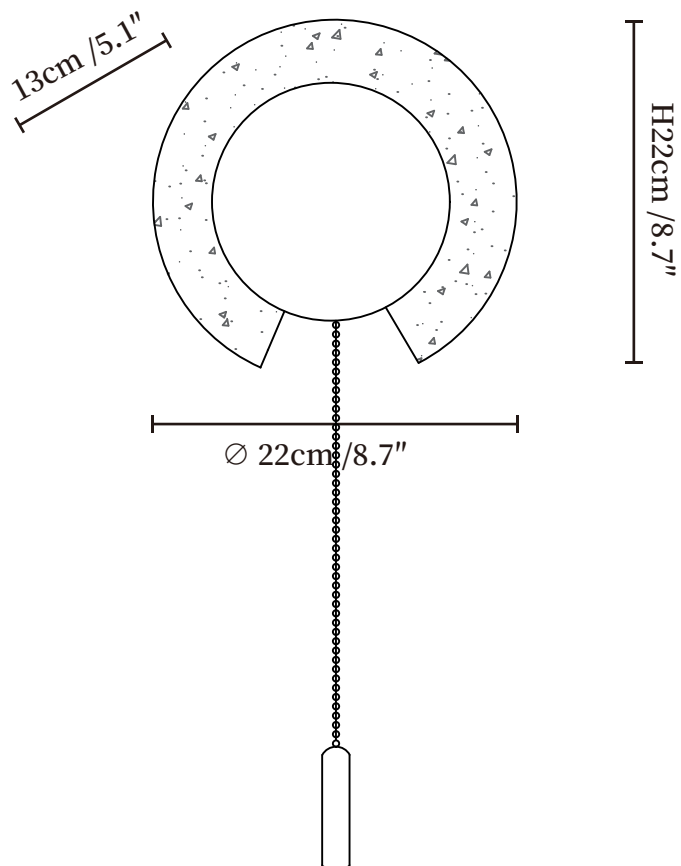

SPECIFICATION SHEET

SPECIFICATION DETAILS

*For custom options, consult factory for details

Fixture Dimensions	Ø 8.7" x H 8.7", Depth H 5.1"
Light source	G9(bulb not included)
Wattage	MAX 5W incandescent bulb or LED equivalent.
Voltage	AC 110-240V
Mounting	Hardwired.
Dimming	Compatible with dimmable bulbs (bulb not included)
Control method	Compatible with common wall switches(not included)
Finishes	Yellow Travertine
Shade Details	White
Material	Yellow Travertine, Metal, Glass