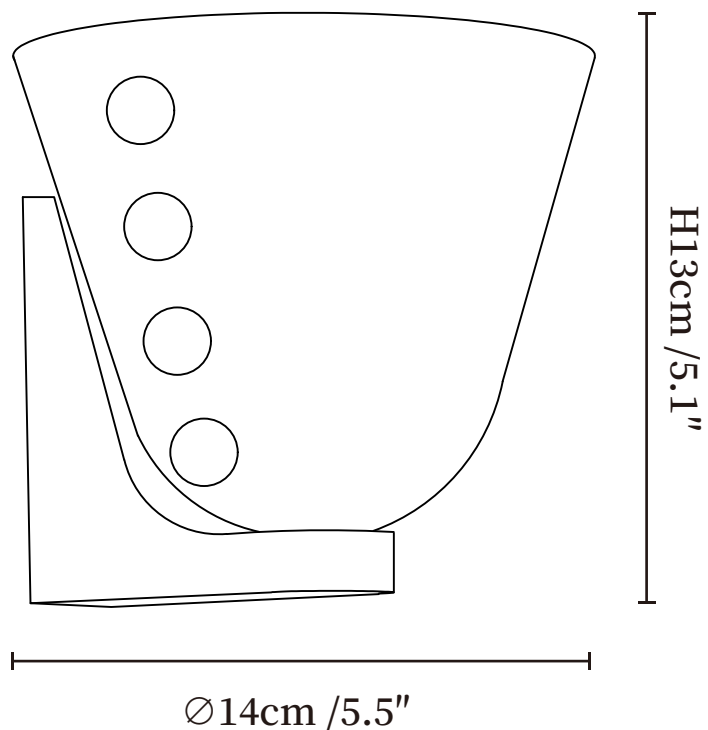

SPECIFICATION SHEET

SPECIFICATION DETAILS

*For custom options, consult factory for details

Fixture Dimensions	Ø 5.5" x H 5.1"
Light source	G9(bulb not included)
Wattage	MAX5W incandescent bulb or LED equivalent.
Voltage	AC 110-240V
Mounting	Hardwired.
Dimming	Compatible with dimmable bulbs (bulb not included)
Control method	Compatible with common wall switches(not included)
Finishes	Gold.
Shade Details	White, Green, Pink.
Material	Metal, Glass.