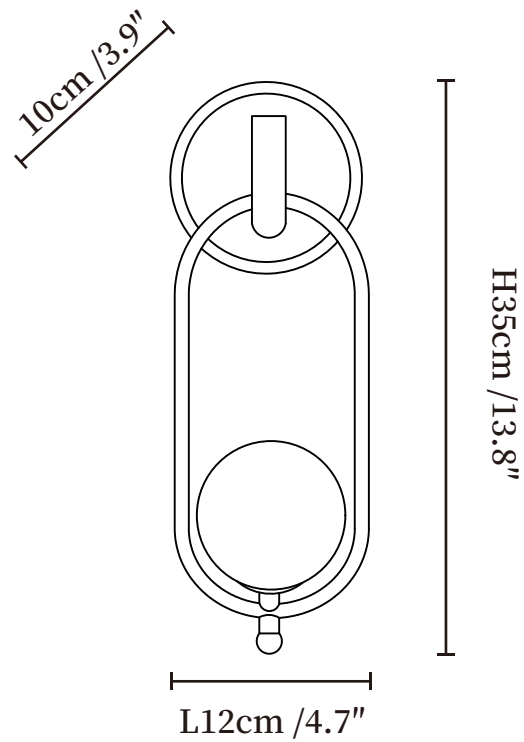

SPECIFICATION SHEET

SPECIFICATION DETAILS

*For custom options, consult factory for details

Fixture Dimensions	Ø 7.9" x H 11"
Light source	G9 (bulb not included)
Wattage	~5W
Voltage	AC 110-240V
Mounting	Hardwired.
Dimming	Compatible with dimmable bulbs (bulb not included)
Control method	Compatible with common wall switches (not included)
Finishes	Brass
Shade Details	White
Material	Brass, Glass