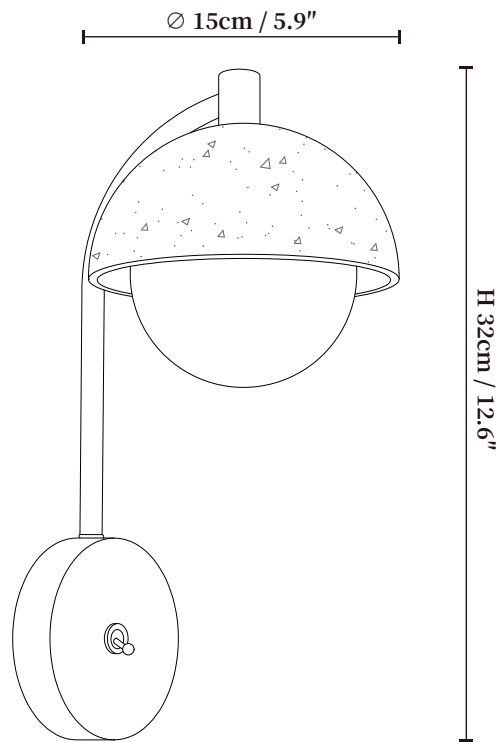

SPECIFICATION SHEET

SPECIFICATION DETAILS

*For custom options, consult factory for details

Fixture Dimensions	$\varnothing 5.9'' \times \text{H } 12.6''$
Light source	G9 (bulb not included)
Wattage	MAX 5W incandescent bulb or LED equivalent.
Voltage	AC 110-240V
Mounting	Hardwired.
Dimming	Compatible with dimmable bulbs (bulb not included)
Control method	Compatible with common wall switches (not included)
Finishes	Yellow Travertine, Walnut Wood
Shade Details	White
Material	Yellow Travertine, Metal, Glass