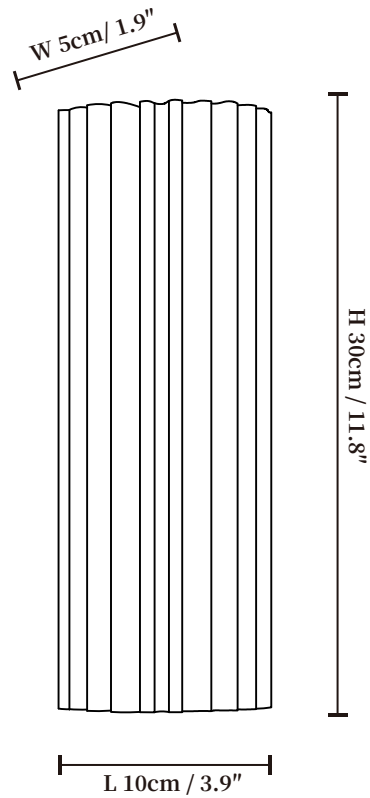

SPECIFICATION SHEET

SPECIFICATION DETAILS

*For custom options, consult factory for details

Fixture Dimensions	L 3.9" x W 1.9" x H 11.8"
Light source	Integrated LED
Wattage	~8 Watts
Voltage	AC 110-240V
Dimming	Not supported
CRI(Ra)	90+CRI
Mounting	Hardwired.
LED Rated Life	30000 hours
Color Temperature	Warm Light (3000K), Neutral Light (4000K), Cool Light (6000K)
Control method	Compatible with common wall switches(not included)
Finishes	White
Shade Details	White
Material	Alabaster, Metal

SPECIFICATION SHEET

SPECIFICATION DETAILS

*For custom options, consult factory for details

Fixture Dimensions	L 3.9" x W 1.9" x H 17.7"
Light source	Integrated LED
Wattage	~8 Watts
Voltage	AC 110-240V
Dimming	Not supported
CRI(Ra)	90+CRI
Mounting	Hardwired.
LED Rated Life	30000 hours
Color Temperature	Warm Light (3000K), Neutral Light (4000K), Cool Light (6000K)
Control method	Compatible with common wall switches(not included)
Finishes	White
Shade Details	White
Material	Alabaster, Metal
	2 Years

SPECIFICATION SHEET

SPECIFICATION DETAILS

*For custom options, consult factory for details

Fixture Dimensions	L 4.7" x W 2.4" x H 23.6"
Light source	Integrated LED
Wattage	~8 Watts
Voltage	AC 110-240V
Dimming	Not supported
CRI(Ra)	90+CRI
Mounting	Hardwired.
LED Rated Life	30000 hours
Color Temperature	Warm Light (3000K), Neutral Light (4000K), Cool Light (6000K)
Control method	Compatible with common wall switches (not included)
Finishes	White
Shade Details	White
Material	Alabaster, Metal