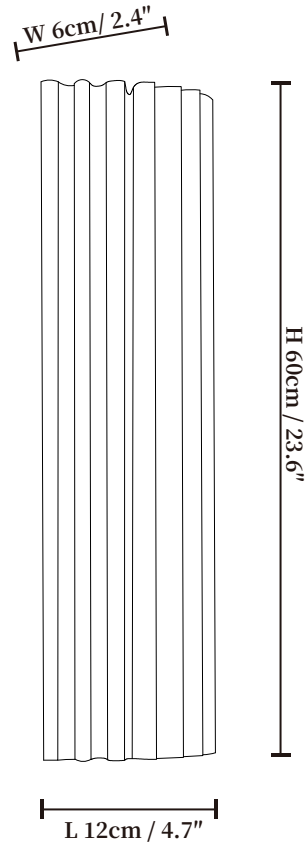

SPECIFICATION SHEET

SPECIFICATION DETAILS

*For custom options, consult factory for details

Fixture Dimensions	L 3.9" x W 1.9" x H 11.8"
Light source	Integrated LED
Wattage	~8 Watts
Voltage	AC 110-240V
Dimming	Not supported
CRI(Ra)	90+CRI
Mounting	Hardwired.
LED Rated Life	30000 hours
Color Temperature	Warm Light (3000K), Neutral Light (4000K), Cool Light (6000K)
Control method	Compatible with common wall switches(not included)
Finishes	White
Shade Details	White
Material	Alabaster, Metal

SPECIFICATION SHEET

SPECIFICATION DETAILS

*For custom options, consult factory for details

Fixture Dimensions	L 3.9" x W 1.9" x H 17.7"
Light source	Integrated LED
Wattage	~8 Watts
Voltage	AC 110-240V
Dimming	Not supported
CRI(Ra)	90+CRI
Mounting	Hardwired.
LED Rated Life	30000 hours
Color Temperature	Warm Light (3000K), Neutral Light (4000K), Cool Light (6000K)
Control method	Compatible with common wall switches(not included)
Finishes	White
Shade Details	White
Material	Alabaster, Metal
	2 Years

SPECIFICATION SHEET

SPECIFICATION DETAILS

*For custom options, consult factory for details

Fixture Dimensions	L 4.7" x W 2.4" x H 23.6"
Light source	Integrated LED
Wattage	~8 Watts
Voltage	AC 110-240V
Dimming	Not supported
CRI(Ra)	90+CRI
Mounting	Hardwired.
LED Rated Life	30000 hours
Color Temperature	Warm Light (3000K), Neutral Light (4000K), Cool Light (6000K)
Control method	Compatible with common wall switches (not included)
Finishes	White
Shade Details	White
Material	Alabaster, Metal