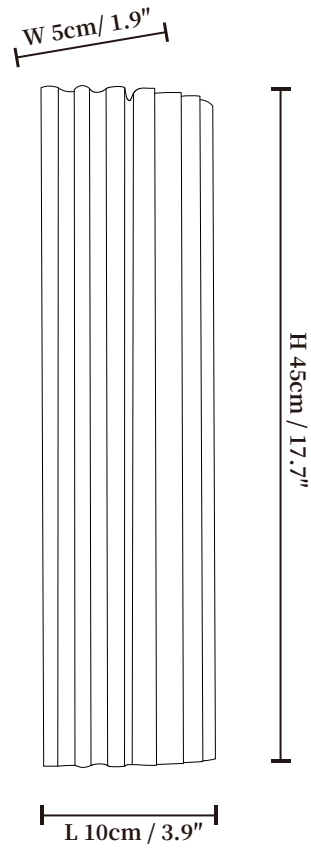

SPECIFICATION SHEET

SPECIFICATION DETAILS

*For custom options, consult factory for details

Fixture Dimensions	L 3.9" x W 1.9" x H 11.8"
Light source	Integrated LED
Wattage	~8 Watts
Voltage	AC 110-240V
Dimming	Not supported
CRI(Ra)	90+CRI
Mounting	Hardwired.
LED Rated Life	30000 hours
Color Temperature	Warm Light (3000K), Neutral Light (4000K), Cool Light (6000K)
Control method	Compatible with common wall switches(not included)
Finishes	White
Shade Details	White
Material	Alabaster, Metal

SPECIFICATION SHEET

SPECIFICATION DETAILS

*For custom options, consult factory for details

Fixture Dimensions	L 3.9" x W 1.9" x H 17.7"
Light source	Integrated LED
Wattage	~8 Watts
Voltage	AC 110-240V
Dimming	Not supported
CRI(Ra)	90+CRI
Mounting	Hardwired.
LED Rated Life	30000 hours
Color Temperature	Warm Light (3000K), Neutral Light (4000K), Cool Light (6000K)
Control method	Compatible with common wall switches(not included)
Finishes	White
Shade Details	White
Material	Alabaster, Metal
	2 Years

SPECIFICATION SHEET

SPECIFICATION DETAILS

*For custom options, consult factory for details

Fixture Dimensions	L 4.7" x W 2.4" x H 23.6"
Light source	Integrated LED
Wattage	~8 Watts
Voltage	AC 110-240V
Dimming	Not supported
CRI(Ra)	90+CRI
Mounting	Hardwired.
LED Rated Life	30000 hours
Color Temperature	Warm Light (3000K), Neutral Light (4000K), Cool Light (6000K)
Control method	Compatible with common wall switches (not included)
Finishes	White
Shade Details	White
Material	Alabaster, Metal