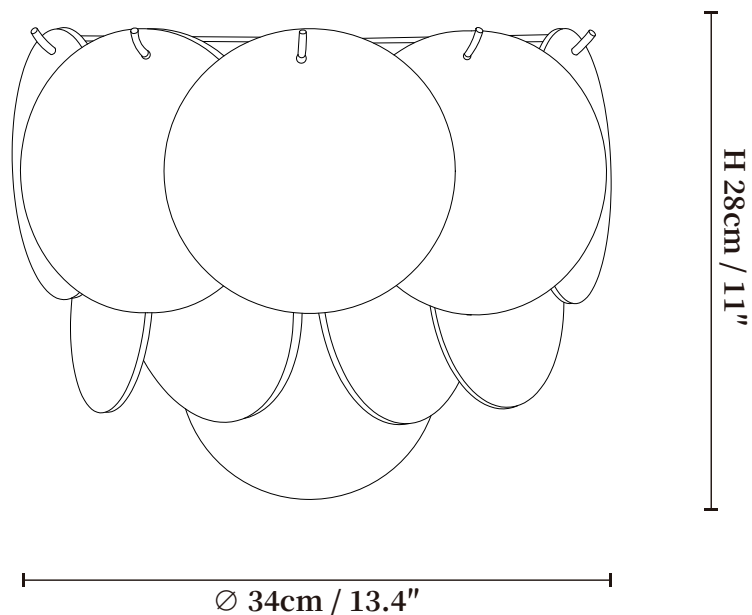

SPECIFICATION SHEET

SPECIFICATION DETAILS

*For custom options, consult factory for details

Fixture Dimensions	Ø 13.4" x H 11"
Light source	E14 (bulb not included)
Wattage	MAX 15W incandescent bulb or LED equivalent.
Voltage	AC 110-240V
Mounting	Hardwired.
Dimming	Compatible with dimmable bulbs (bulb not included)
Control method	Compatible with common wall switches (not included)
Finishes	Nickel
Shade Details	Blue, Green, Orange, Pink, White, Clear
Material	Glass, Metal