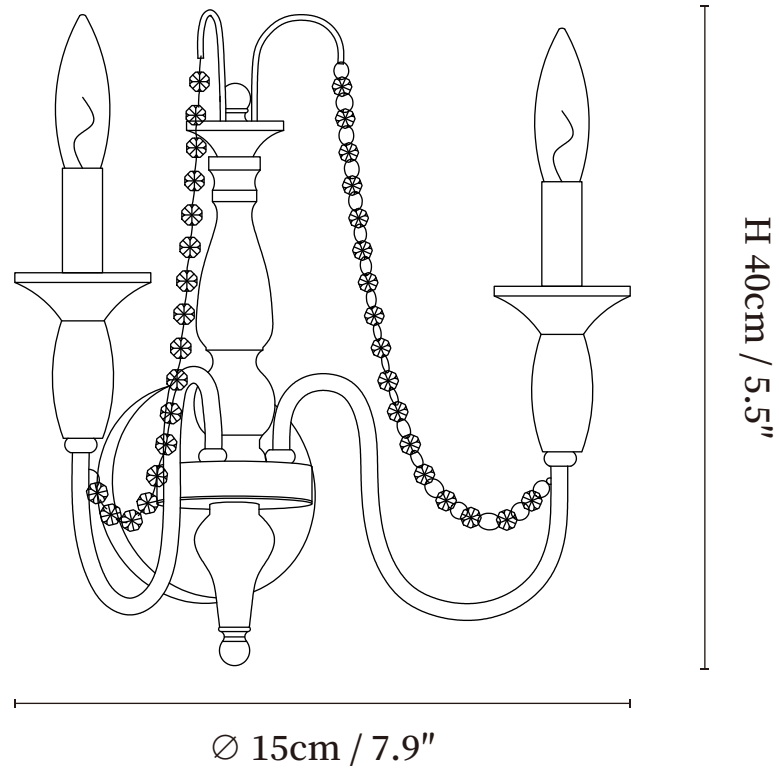

# SPECIFICATION SHEET

---

## SPECIFICATION DETAILS

\*For custom options, consult factory for details

<b>Fixture Dimensions</b>	Ø 7.9" x H 5.5"
<b>Light source</b>	E14(bulb not included)
<b>Wattage</b>	~15W
<b>Voltage</b>	AC 110-240V
<b>Mounting</b>	Hardwired.
<b>Dimming</b>	Compatible with dimmable bulbs (bulb not included)
<b>Control method</b>	Compatible with common wall switches(not included)
<b>Finishes</b>	White.
<b>Shade Details</b>	White.
<b>Material</b>	Metal, Glass.

## SPECIFICATION DETAILS

\*For custom options, consult factory for details

<b>Fixture Dimensions</b>	Ø 7.9" x H 5.5"
<b>Light source</b>	E14(bulb not included)
<b>Wattage</b>	~15W
<b>Voltage</b>	AC 110-240V
<b>Mounting</b>	Hardwired.
<b>Dimming</b>	Compatible with dimmable bulbs (bulb not included)
<b>Control method</b>	Compatible with common wall switches (not included)
<b>Finishes</b>	White.
<b>Shade Details</b>	White.
<b>Material</b>	Metal, Glass.