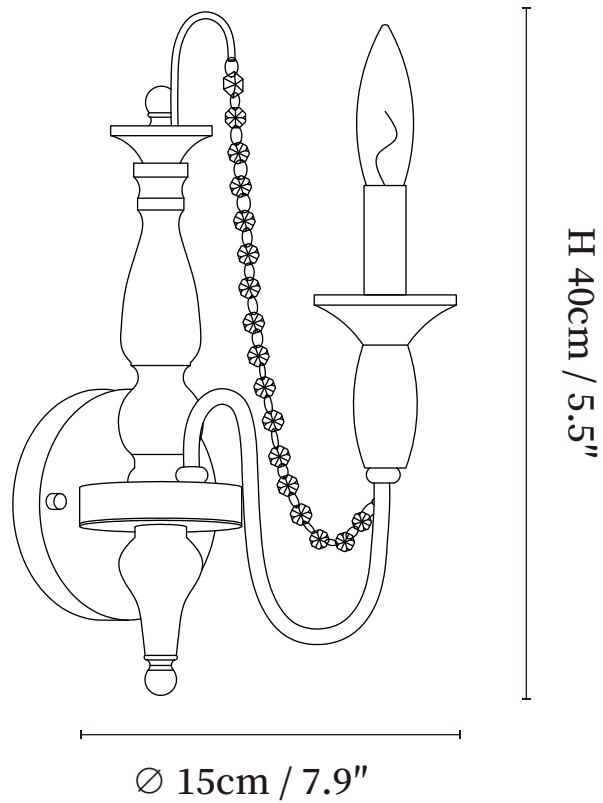

# SPECIFICATION SHEET

---

## SPECIFICATION DETAILS

\*For custom options, consult factory for details

<b>Fixture Dimensions</b>	Ø 7.9" x H 5.5"
<b>Light source</b>	E14(bulb not included)
<b>Wattage</b>	~15W
<b>Voltage</b>	AC 110-240V
<b>Mounting</b>	Hardwired.
<b>Dimming</b>	Compatible with dimmable bulbs (bulb not included)
<b>Control method</b>	Compatible with common wall switches(not included)
<b>Finishes</b>	White.
<b>Shade Details</b>	White.
<b>Material</b>	Metal, Glass.

## SPECIFICATION DETAILS

\*For custom options, consult factory for details

<b>Fixture Dimensions</b>	Ø 7.9" x H 5.5"
<b>Light source</b>	E14(bulb not included)
<b>Wattage</b>	~15W
<b>Voltage</b>	AC 110-240V
<b>Mounting</b>	Hardwired.
<b>Dimming</b>	Compatible with dimmable bulbs (bulb not included)
<b>Control method</b>	Compatible with common wall switches (not included)
<b>Finishes</b>	White.
<b>Shade Details</b>	White.
<b>Material</b>	Metal, Glass.