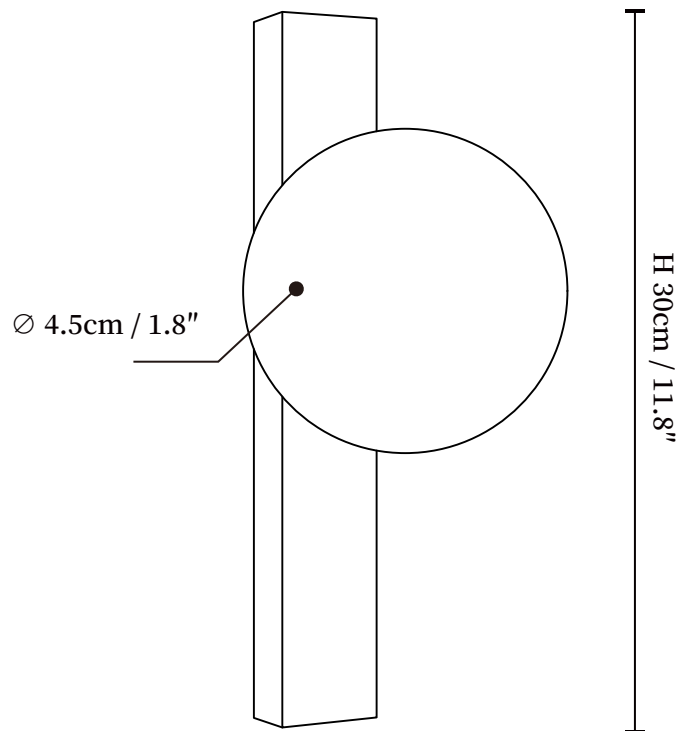

SPECIFICATION SHEET

SPECIFICATION DETAILS

*For custom options, consult factory for details

Fixture Dimensions	\varnothing 1.8" x H 11.8"
Light source	G9 (bulb not included)
Wattage	MAX 5W incandescent bulb or LED equivalent.
Voltage	AC 110-240V
Mounting	Hardwired.
Dimming	Compatible with dimmable bulbs (bulb not included)
Control method	Compatible with common wall switches (not included)
Finishes	Yellow Travertine
Shade Details	White
Material	Stainless steel, Crystal

SPECIFICATION SHEET

SPECIFICATION DETAILS

*For custom options, consult factory for details

Fixture Dimensions	$\varnothing 1.8'' \times H 25.6''$
Light source	G9 (bulb not included)
Wattage	MAX 5W incandescent bulb or LED equivalent.
Voltage	AC 110-240V
Mounting	Hardwired.
Dimming	Compatible with dimmable bulbs (bulb not included)
Control method	Compatible with common wall switches(not included)
Finishes	Yellow Travertine
Shade Details	White
Material	Stainless steel, Crystal

SPECIFICATION SHEET

SPECIFICATION DETAILS

*For custom options, consult factory for details

SKU	VKW-25327-03
Fixture Dimensions	$\varnothing 1.8'' \times H 37.4''$
Light source	G9 (bulb not included)
Wattage	MAX 5W incandescent bulb or LED equivalent.
Voltage	AC 110-240V
Mounting	Hardwired.
Dimming	Compatible with dimmable bulbs (bulb not included)
Control method	Compatible with common wall switches(not included)
Finishes	Yellow Travertine
Shade Details	White
Material	Stainless steel, Crystal