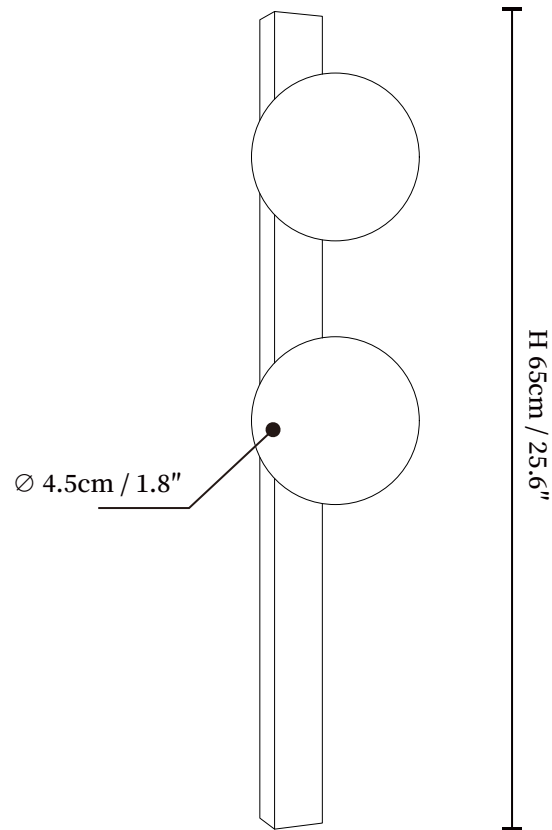

SPECIFICATION SHEET

SPECIFICATION DETAILS

*For custom options, consult factory for details

Fixture Dimensions	\varnothing 1.8" x H 11.8"
Light source	G9 (bulb not included)
Wattage	MAX 5W incandescent bulb or LED equivalent.
Voltage	AC 110-240V
Mounting	Hardwired.
Dimming	Compatible with dimmable bulbs (bulb not included)
Control method	Compatible with common wall switches (not included)
Finishes	Yellow Travertine
Shade Details	White
Material	Stainless steel, Crystal

SPECIFICATION SHEET

SPECIFICATION DETAILS

*For custom options, consult factory for details

Fixture Dimensions	$\varnothing 1.8'' \times H 25.6''$
Light source	G9 (bulb not included)
Wattage	MAX 5W incandescent bulb or LED equivalent.
Voltage	AC 110-240V
Mounting	Hardwired.
Dimming	Compatible with dimmable bulbs (bulb not included)
Control method	Compatible with common wall switches(not included)
Finishes	Yellow Travertine
Shade Details	White
Material	Stainless steel, Crystal

SPECIFICATION SHEET

SPECIFICATION DETAILS

*For custom options, consult factory for details

SKU	VKW-25327-03
Fixture Dimensions	$\varnothing 1.8'' \times H 37.4''$
Light source	G9 (bulb not included)
Wattage	MAX 5W incandescent bulb or LED equivalent.
Voltage	AC 110-240V
Mounting	Hardwired.
Dimming	Compatible with dimmable bulbs (bulb not included)
Control method	Compatible with common wall switches(not included)
Finishes	Yellow Travertine
Shade Details	White
Material	Stainless steel, Crystal