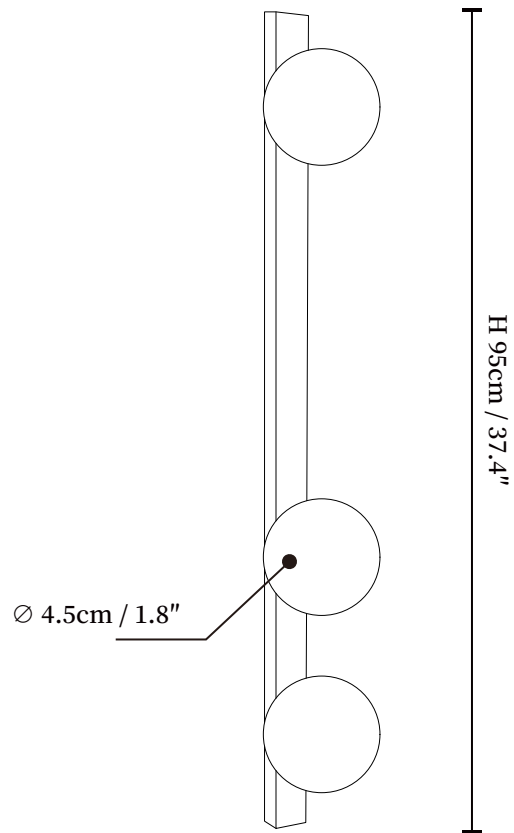

SPECIFICATION SHEET

SPECIFICATION DETAILS

*For custom options, consult factory for details

Fixture Dimensions	\varnothing 1.8" x H 11.8"
Light source	G9 (bulb not included)
Wattage	MAX 5W incandescent bulb or LED equivalent.
Voltage	AC 110-240V
Mounting	Hardwired.
Dimming	Compatible with dimmable bulbs (bulb not included)
Control method	Compatible with common wall switches (not included)
Finishes	Yellow Travertine
Shade Details	White
Material	Stainless steel, Crystal

SPECIFICATION SHEET

SPECIFICATION DETAILS

*For custom options, consult factory for details

Fixture Dimensions	$\varnothing 1.8'' \times H 25.6''$
Light source	G9 (bulb not included)
Wattage	MAX 5W incandescent bulb or LED equivalent.
Voltage	AC 110-240V
Mounting	Hardwired.
Dimming	Compatible with dimmable bulbs (bulb not included)
Control method	Compatible with common wall switches(not included)
Finishes	Yellow Travertine
Shade Details	White
Material	Stainless steel, Crystal

SPECIFICATION SHEET

SPECIFICATION DETAILS

*For custom options, consult factory for details

SKU	VKW-25327-03
Fixture Dimensions	$\varnothing 1.8'' \times H 37.4''$
Light source	G9 (bulb not included)
Wattage	MAX 5W incandescent bulb or LED equivalent.
Voltage	AC 110-240V
Mounting	Hardwired.
Dimming	Compatible with dimmable bulbs (bulb not included)
Control method	Compatible with common wall switches(not included)
Finishes	Yellow Travertine
Shade Details	White
Material	Stainless steel, Crystal