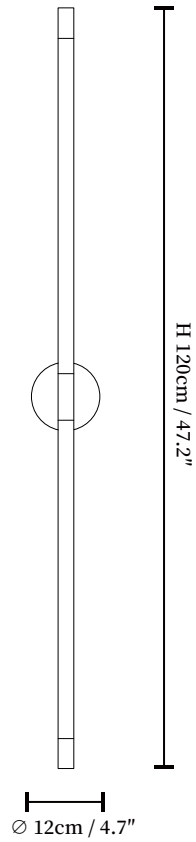

SPECIFICATION SHEET

SPECIFICATION DETAILS

*For custom options, consult factory for details

Fixture Dimensions	Ø 4.7" x H 23.6", Ø 4.7" x H 31.5", Ø 4.7" x H 39.4", Ø 4.7" x H 47.2"
Light source	Integrated LED
Wattage	~8 Watts
Voltage	AC 110-240V
Dimming	Not supported
CRI(Ra)	90+CRI
Mounting	Hardwired.
LED Rated Life	30000 hours
Color Temperature	Warm Light (3000K), Neutral Light (4000K), Cool Light (6000K)
Control method	Compatible with common wall switches (not included)
Finishes	Gold, Black
Shade Details	White
Material	Metal, Acrylic

SPECIFICATION SHEET

SPECIFICATION DETAILS

*For custom options, consult factory for details

Fixture Dimensions	$\varnothing 4.7'' \times H 23.6''$, $\varnothing 4.7'' \times H 31.5''$, $\varnothing 4.7'' \times H 39.4''$, $\varnothing 4.7'' \times H 47.2''$
Light source	Integrated LED
Wattage	~8 Watts
Voltage	AC 110-240V
Dimming	Not supported
CRI(Ra)	90+CRI
Mounting	Hardwired.
LED Rated Life	30000 hours
Color Temperature	Warm Light (3000K), Neutral Light (4000K), Cool Light (6000K)
Control method	Compatible with common wall switches (not included)
Finishes	Gold, Black
Shade Details	White
Material	Metal, Acrylic