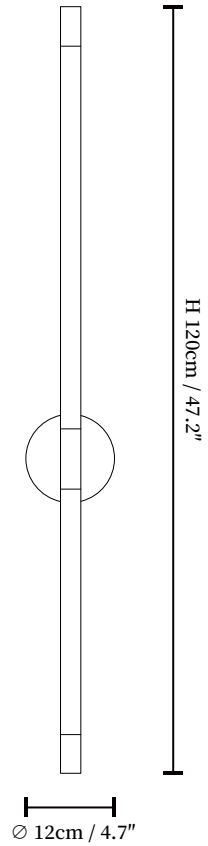

SPECIFICATION SHEET

SPECIFICATION DETAILS

*For custom options, consult factory for details

Fixture Dimensions	Ø 4.7" x H 23.6", Ø 4.7" x H 31.5", Ø 4.7" x H 39.4", Ø 4.7" x H 47.2"
Light source	Integrated LED
Wattage	~8 Watts
Voltage	AC 110-240V
Dimming	Not supported
CRI(Ra)	90+CRI
Mounting	Hardwired.
LED Rated Life	30000 hours
Color Temperature	Warm Light (3000K), Neutral Light (4000K), Cool Light (6000K)
Control method	Compatible with common wall switches (not included)
Finishes	Gold, Black
Shade Details	White
Material	Metal, Acrylic

SPECIFICATION SHEET

SPECIFICATION DETAILS

*For custom options, consult factory for details

Fixture Dimensions	$\varnothing 4.7'' \times H 23.6''$, $\varnothing 4.7'' \times H 31.5''$, $\varnothing 4.7'' \times H 39.4''$, $\varnothing 4.7'' \times H 47.2''$
Light source	Integrated LED
Wattage	~8 Watts
Voltage	AC 110-240V
Dimming	Not supported
CRI(Ra)	90+CRI
Mounting	Hardwired.
LED Rated Life	30000 hours
Color Temperature	Warm Light (3000K), Neutral Light (4000K), Cool Light (6000K)
Control method	Compatible with common wall switches (not included)
Finishes	Gold, Black
Shade Details	White
Material	Metal, Acrylic