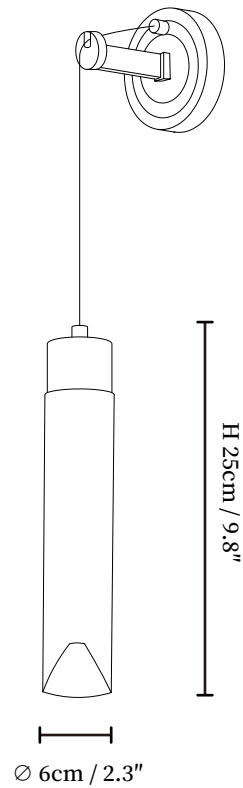

SPECIFICATION SHEET

SPECIFICATION DETAILS

*For custom options, consult factory for details

Fixture Dimensions	\varnothing 1.2" x H 11.8"
Light source	E14 (bulb not included)
Wattage	MAX 15W incandescent bulb or LED equivalent.
Voltage	AC 110-240V
Mounting	Hardwired.
Dimming	Compatible with dimmable bulbs (bulb not included)
Control method	Compatible with common wall switches (not included)
Finishes	Brass
Shade Details	Clear
Material	Brass, Crystal Glass

SPECIFICATION SHEET

SPECIFICATION DETAILS

*For custom options, consult factory for details

Fixture Dimensions	Ø 3.9" x H 11.8"
Light source	E14 (bulb not included)
Wattage	MAX 15W incandescent bulb or LED equivalent.
Voltage	AC 110-240V
Mounting	Hardwired.
Dimming	Compatible with dimmable bulbs (bulb not included)
Control method	Compatible with common wall switches(not included)
Finishes	Brass
Shade Details	Clear
Material	Brass, Crystal Glass

SPECIFICATION SHEET

SPECIFICATION DETAILS

*For custom options, consult factory for details

Fixture Dimensions	Ø 6.7" x H 11.8"
Light source	E14 (bulb not included)
Wattage	MAX 15W incandescent bulb or LED equivalent.
Voltage	AC 110-240V
Mounting	Hardwired.
Dimming	Compatible with dimmable bulbs (bulb not included)
Control method	Compatible with common wall switches (not included)
Finishes	Brass
Shade Details	Clear
Material	Brass, Crystal Glass

SPECIFICATION SHEET

SPECIFICATION DETAILS

*For custom options, consult factory for details

Fixture Dimensions	Ø 2.3" x H 9.8"
Light source	E14 (bulb not included)
Wattage	MAX 15W incandescent bulb or LED equivalent.
Voltage	AC 110-240V
Mounting	Hardwired.
Dimming	Compatible with dimmable bulbs (bulb not included)
Control method	Compatible with common wall switches (not included)
Finishes	Brass
Shade Details	Clear
Material	Brass, Crystal Glass