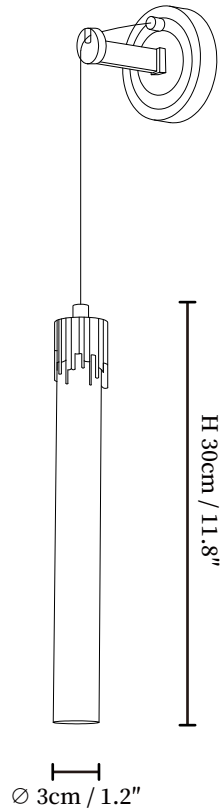

SPECIFICATION SHEET

SPECIFICATION DETAILS

*For custom options, consult factory for details

Fixture Dimensions	\varnothing 1.2" x H 11.8"
Light source	E14 (bulb not included)
Wattage	MAX 15W incandescent bulb or LED equivalent.
Voltage	AC 110-240V
Mounting	Hardwired.
Dimming	Compatible with dimmable bulbs (bulb not included)
Control method	Compatible with common wall switches (not included)
Finishes	Brass
Shade Details	Clear
Material	Brass, Crystal Glass

SPECIFICATION SHEET

SPECIFICATION DETAILS

*For custom options, consult factory for details

Fixture Dimensions	Ø 3.9" x H 11.8"
Light source	E14 (bulb not included)
Wattage	MAX 15W incandescent bulb or LED equivalent.
Voltage	AC 110-240V
Mounting	Hardwired.
Dimming	Compatible with dimmable bulbs (bulb not included)
Control method	Compatible with common wall switches (not included)
Finishes	Brass
Shade Details	Clear
Material	Brass, Crystal Glass
Warranty	2 Years
Certification	Compatible with North America, Saudi Arabia, Europe, Australia Certification

SPECIFICATION SHEET

SPECIFICATION DETAILS

*For custom options, consult factory for details

Fixture Dimensions	Ø 3.9" x H 11.8"
Light source	E14 (bulb not included)
Wattage	MAX 15W incandescent bulb or LED equivalent.
Voltage	AC 110-240V
Mounting	Hardwired.
Dimming	Compatible with dimmable bulbs (bulb not included)
Control method	Compatible with common wall switches(not included)
Finishes	Brass
Shade Details	Clear
Material	Brass, Crystal Glass

SPECIFICATION SHEET

SPECIFICATION DETAILS

*For custom options, consult factory for details

Fixture Dimensions	Ø 6.7" x H 11.8"
Light source	E14 (bulb not included)
Wattage	MAX 15W incandescent bulb or LED equivalent.
Voltage	AC 110-240V
Mounting	Hardwired.
Dimming	Compatible with dimmable bulbs (bulb not included)
Control method	Compatible with common wall switches (not included)
Finishes	Brass
Shade Details	Clear
Material	Brass, Crystal Glass