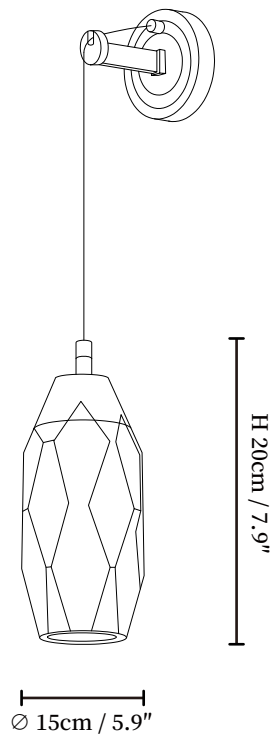

SPECIFICATION SHEET

SPECIFICATION DETAILS

*For custom options, consult factory for details

Fixture Dimensions	Ø 2.8" x H 11.8"
Light source	E14 (bulb not included)
Wattage	MAX 15W incandescent bulb or LED equivalent.
Voltage	AC 110-240V
Mounting	Hardwired.
Dimming	Compatible with dimmable bulbs (bulb not included)
Control method	Compatible with common wall switches (not included)
Finishes	Brass
Shade Details	Clear
Material	Brass, Crystal Glass

SPECIFICATION SHEET

SPECIFICATION DETAILS

*For custom options, consult factory for details

Fixture Dimensions	\varnothing 2.8" x H 11.8"
Light source	E14 (bulb not included)
Wattage	MAX 15W incandescent bulb or LED equivalent.
Voltage	AC 110-240V
Mounting	Hardwired.
Dimming	Compatible with dimmable bulbs (bulb not included)
Control method	Compatible with common wall switches (not included)
Finishes	Brass
Shade Details	Clear
Material	Brass, Crystal Glass

SPECIFICATION SHEET

SPECIFICATION DETAILS

*For custom options, consult factory for details

Fixture Dimensions	Ø 4.7" x H 9.8"
Light source	E14 (bulb not included)
Wattage	MAX 15W incandescent bulb or LED equivalent.
Voltage	AC 110-240V
Mounting	Hardwired.
Dimming	Compatible with dimmable bulbs (bulb not included)
Control method	Compatible with common wall switches (not included)
Finishes	Brass
Shade Details	Clear
Material	Brass, Crystal Glass

SPECIFICATION SHEET

SPECIFICATION DETAILS

*For custom options, consult factory for details

Fixture Dimensions	Ø 5.9" x H 7.9"
Light source	E14 (bulb not included)
Wattage	MAX 15W incandescent bulb or LED equivalent.
Voltage	AC 110-240V
Mounting	Hardwired.
Dimming	Compatible with dimmable bulbs (bulb not included)
Control method	Compatible with common wall switches (not included)
Finishes	Brass
Shade Details	Clear
Material	Brass, Crystal Glass