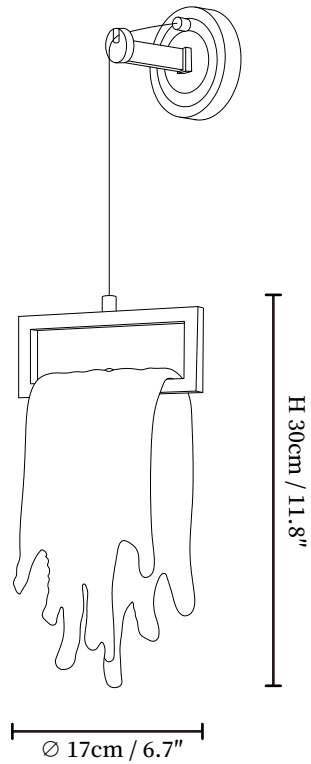

SPECIFICATION SHEET

SPECIFICATION DETAILS

*For custom options, consult factory for details

Fixture Dimensions	\varnothing 1.2" x H 11.8"
Light source	E14 (bulb not included)
Wattage	MAX 15W incandescent bulb or LED equivalent.
Voltage	AC 110-240V
Mounting	Hardwired.
Dimming	Compatible with dimmable bulbs (bulb not included)
Control method	Compatible with common wall switches (not included)
Finishes	Brass
Shade Details	Clear
Material	Brass, Crystal Glass

SPECIFICATION SHEET

SPECIFICATION DETAILS

*For custom options, consult factory for details

Fixture Dimensions	Ø 3.9" x H 11.8"
Light source	E14 (bulb not included)
Wattage	MAX 15W incandescent bulb or LED equivalent.
Voltage	AC 110-240V
Mounting	Hardwired.
Dimming	Compatible with dimmable bulbs (bulb not included)
Control method	Compatible with common wall switches (not included)
Finishes	Brass
Shade Details	Clear
Material	Brass, Crystal Glass
Warranty	2 Years
Certification	Compatible with North America, Saudi Arabia, Europe, Australia Certification

SPECIFICATION SHEET

SPECIFICATION DETAILS

*For custom options, consult factory for details

Fixture Dimensions	Ø 3.9" x H 11.8"
Light source	E14 (bulb not included)
Wattage	MAX 15W incandescent bulb or LED equivalent.
Voltage	AC 110-240V
Mounting	Hardwired.
Dimming	Compatible with dimmable bulbs (bulb not included)
Control method	Compatible with common wall switches(not included)
Finishes	Brass
Shade Details	Clear
Material	Brass, Crystal Glass

SPECIFICATION SHEET

SPECIFICATION DETAILS

*For custom options, consult factory for details

Fixture Dimensions	Ø 6.7" x H 11.8"
Light source	E14 (bulb not included)
Wattage	MAX 15W incandescent bulb or LED equivalent.
Voltage	AC 110-240V
Mounting	Hardwired.
Dimming	Compatible with dimmable bulbs (bulb not included)
Control method	Compatible with common wall switches (not included)
Finishes	Brass
Shade Details	Clear
Material	Brass, Crystal Glass