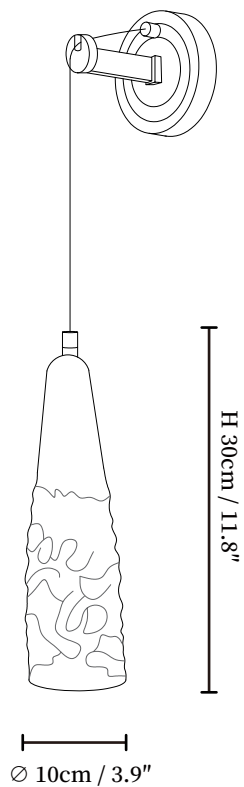

SPECIFICATION SHEET

SPECIFICATION DETAILS

*For custom options, consult factory for details

Fixture Dimensions	\varnothing 1.2" x H 11.8"
Light source	E14 (bulb not included)
Wattage	MAX 15W incandescent bulb or LED equivalent.
Voltage	AC 110-240V
Mounting	Hardwired.
Dimming	Compatible with dimmable bulbs (bulb not included)
Control method	Compatible with common wall switches (not included)
Finishes	Brass
Shade Details	Clear
Material	Brass, Crystal Glass

SPECIFICATION SHEET

SPECIFICATION DETAILS

*For custom options, consult factory for details

Fixture Dimensions	Ø 3.9" x H 11.8"
Light source	E14 (bulb not included)
Wattage	MAX 15W incandescent bulb or LED equivalent.
Voltage	AC 110-240V
Mounting	Hardwired.
Dimming	Compatible with dimmable bulbs (bulb not included)
Control method	Compatible with common wall switches (not included)
Finishes	Brass
Shade Details	Clear
Material	Brass, Crystal Glass
Warranty	2 Years
Certification	Compatible with North America, Saudi Arabia, Europe, Australia Certification

SPECIFICATION SHEET

SPECIFICATION DETAILS

*For custom options, consult factory for details

Fixture Dimensions	Ø 3.9" x H 11.8"
Light source	E14 (bulb not included)
Wattage	MAX 15W incandescent bulb or LED equivalent.
Voltage	AC 110-240V
Mounting	Hardwired.
Dimming	Compatible with dimmable bulbs (bulb not included)
Control method	Compatible with common wall switches(not included)
Finishes	Brass
Shade Details	Clear
Material	Brass, Crystal Glass

SPECIFICATION SHEET

SPECIFICATION DETAILS

*For custom options, consult factory for details

Fixture Dimensions	Ø 6.7" x H 11.8"
Light source	E14 (bulb not included)
Wattage	MAX 15W incandescent bulb or LED equivalent.
Voltage	AC 110-240V
Mounting	Hardwired.
Dimming	Compatible with dimmable bulbs (bulb not included)
Control method	Compatible with common wall switches (not included)
Finishes	Brass
Shade Details	Clear
Material	Brass, Crystal Glass