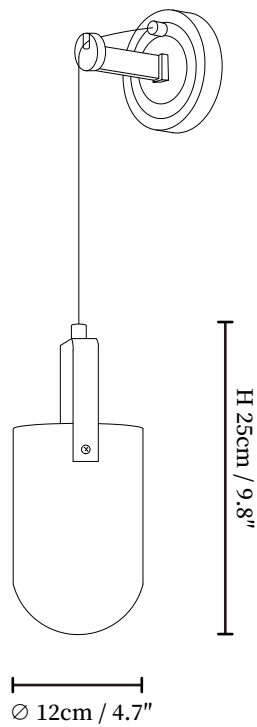

SPECIFICATION SHEET

SPECIFICATION DETAILS

*For custom options, consult factory for details

Fixture Dimensions	Ø 2.3" x H 9.8"
Light source	E14 (bulb not included)
Wattage	MAX 15W incandescent bulb or LED equivalent.
Voltage	AC 110-240V
Mounting	Hardwired.
Dimming	Compatible with dimmable bulbs (bulb not included)
Control method	Compatible with common wall switches (not included)
Finishes	Brass
Shade Details	Clear
Material	Brass, Crystal Glass

SPECIFICATION SHEET

SPECIFICATION DETAILS

*For custom options, consult factory for details

Fixture Dimensions	Ø 4.7" x H 9.8"
Light source	E14 (bulb not included)
Wattage	MAX 15W incandescent bulb or LED equivalent.
Voltage	AC 110-240V
Mounting	Hardwired.
Dimming	Compatible with dimmable bulbs (bulb not included)
Control method	Compatible with common wall switches (not included)
Finishes	Brass
Shade Details	Clear
Material	Brass, Crystal Glass

SPECIFICATION SHEET

SPECIFICATION DETAILS

*For custom options, consult factory for details

Fixture Dimensions	Ø 5.9" x H 7.9"
Light source	E14 (bulb not included)
Wattage	MAX 15W incandescent bulb or LED equivalent.
Voltage	AC 110-240V
Mounting	Hardwired.
Dimming	Compatible with dimmable bulbs (bulb not included)
Control method	Compatible with common wall switches (not included)
Finishes	Brass
Shade Details	Clear
Material	Brass, Crystal Glass

SPECIFICATION SHEET

SPECIFICATION DETAILS

*For custom options, consult factory for details

Fixture Dimensions	Ø 4.7" x H 9.8"
Light source	E14 (bulb not included)
Wattage	MAX 15W incandescent bulb or LED equivalent.
Voltage	AC 110-240V
Mounting	Hardwired.
Dimming	Compatible with dimmable bulbs (bulb not included)
Control method	Compatible with common wall switches(not included)
Finishes	Brass
Shade Details	Clear
Material	Brass, Crystal Glass