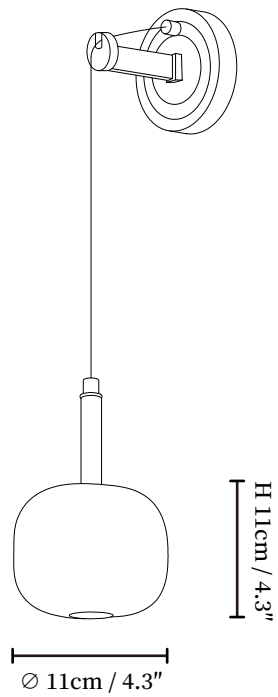

SPECIFICATION SHEET

SPECIFICATION DETAILS

*For custom options, consult factory for details

Fixture Dimensions	Ø 4.7" x H 9.8"
Light source	E14 (bulb not included)
Wattage	MAX 15W incandescent bulb or LED equivalent.
Voltage	AC 110-240V
Mounting	Hardwired.
Dimming	Compatible with dimmable bulbs (bulb not included)
Control method	Compatible with common wall switches (not included)
Finishes	Brass
Shade Details	Clear
Material	Brass, Crystal Glass

SPECIFICATION SHEET

SPECIFICATION DETAILS

*For custom options, consult factory for details

Fixture Dimensions	Ø 5.9" x H 7.9"
Light source	E14 (bulb not included)
Wattage	MAX 15W incandescent bulb or LED equivalent.
Voltage	AC 110-240V
Mounting	Hardwired.
Dimming	Compatible with dimmable bulbs (bulb not included)
Control method	Compatible with common wall switches (not included)
Finishes	Brass
Shade Details	Clear
Material	Brass, Crystal Glass

SPECIFICATION SHEET

SPECIFICATION DETAILS

*For custom options, consult factory for details

Fixture Dimensions	Ø 4.7" x H 9.8"
Light source	E14 (bulb not included)
Wattage	MAX 15W incandescent bulb or LED equivalent.
Voltage	AC 110-240V
Mounting	Hardwired.
Dimming	Compatible with dimmable bulbs (bulb not included)
Control method	Compatible with common wall switches(not included)
Finishes	Brass
Shade Details	Clear
Material	Brass, Crystal Glass

SPECIFICATION SHEET

SPECIFICATION DETAILS

*For custom options, consult factory for details

Fixture Dimensions	Ø 4.3" x H 4.3"
Light source	E14 (bulb not included)
Wattage	MAX 15W incandescent bulb or LED equivalent.
Voltage	AC 110-240V
Mounting	Hardwired.
Dimming	Compatible with dimmable bulbs (bulb not included)
Control method	Compatible with common wall switches (not included)
Finishes	Brass
Shade Details	Clear
Material	Brass, Crystal Glass