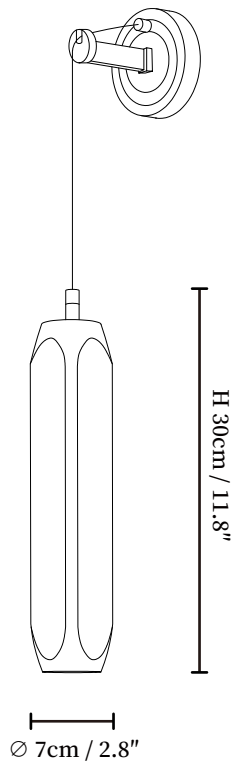

SPECIFICATION SHEET

SPECIFICATION DETAILS

*For custom options, consult factory for details

Fixture Dimensions	Ø 2.8" x H 11.8"
Light source	E14 (bulb not included)
Wattage	MAX 15W incandescent bulb or LED equivalent.
Voltage	AC 110-240V
Mounting	Hardwired.
Dimming	Compatible with dimmable bulbs (bulb not included)
Control method	Compatible with common wall switches (not included)
Finishes	Brass
Shade Details	Clear
Material	Brass, Crystal Glass