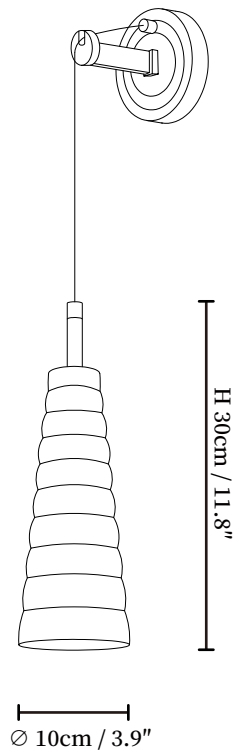

SPECIFICATION SHEET

SPECIFICATION DETAILS

*For custom options, consult factory for details

Fixture Dimensions	\varnothing 1.2" x H 11.8"
Light source	E14 (bulb not included)
Wattage	MAX 15W incandescent bulb or LED equivalent.
Voltage	AC 110-240V
Mounting	Hardwired.
Dimming	Compatible with dimmable bulbs (bulb not included)
Control method	Compatible with common wall switches (not included)
Finishes	Brass
Shade Details	Clear
Material	Brass, Crystal Glass

SPECIFICATION SHEET

SPECIFICATION DETAILS

*For custom options, consult factory for details

Fixture Dimensions	Ø 3.9" x H 11.8"
Light source	E14 (bulb not included)
Wattage	MAX 15W incandescent bulb or LED equivalent.
Voltage	AC 110-240V
Mounting	Hardwired.
Dimming	Compatible with dimmable bulbs (bulb not included)
Control method	Compatible with common wall switches (not included)
Finishes	Brass
Shade Details	Clear
Material	Brass, Crystal Glass
Warranty	2 Years
Certification	Compatible with North America, Saudi Arabia, Europe, Australia Certification

SPECIFICATION SHEET

SPECIFICATION DETAILS

*For custom options, consult factory for details

Fixture Dimensions	Ø 3.9" x H 11.8"
Light source	E14 (bulb not included)
Wattage	MAX 15W incandescent bulb or LED equivalent.
Voltage	AC 110-240V
Mounting	Hardwired.
Dimming	Compatible with dimmable bulbs (bulb not included)
Control method	Compatible with common wall switches(not included)
Finishes	Brass
Shade Details	Clear
Material	Brass, Crystal Glass

SPECIFICATION SHEET

SPECIFICATION DETAILS

*For custom options, consult factory for details

Fixture Dimensions	Ø 6.7" x H 11.8"
Light source	E14 (bulb not included)
Wattage	MAX 15W incandescent bulb or LED equivalent.
Voltage	AC 110-240V
Mounting	Hardwired.
Dimming	Compatible with dimmable bulbs (bulb not included)
Control method	Compatible with common wall switches (not included)
Finishes	Brass
Shade Details	Clear
Material	Brass, Crystal Glass