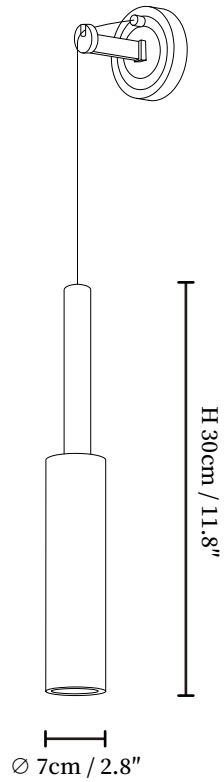

SPECIFICATION SHEET

SPECIFICATION DETAILS

*For custom options, consult factory for details

Fixture Dimensions	$\varnothing$ 2.8" x H 11.8"
Light source	E14 (bulb not included)
Wattage	MAX 15W incandescent bulb or LED equivalent.
Voltage	AC 110-240V
Mounting	Hardwired.
Dimming	Compatible with dimmable bulbs (bulb not included)
Control method	Compatible with common wall switches (not included)
Finishes	Brass
Shade Details	Clear
Material	Brass, Crystal Glass