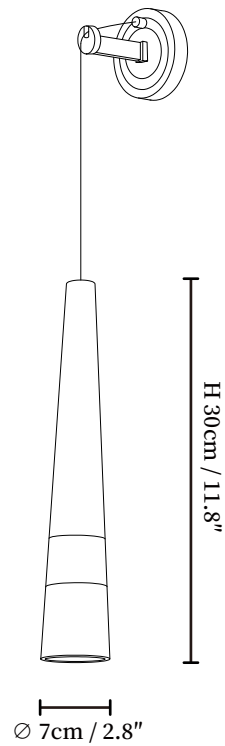

SPECIFICATION SHEET

SPECIFICATION DETAILS

*For custom options, consult factory for details

Fixture Dimensions	Ø 2.8" x H 11.8"
Light source	E14 (bulb not included)
Wattage	MAX 15W incandescent bulb or LED equivalent.
Voltage	AC 110-240V
Mounting	Hardwired.
Dimming	Compatible with dimmable bulbs (bulb not included)
Control method	Compatible with common wall switches (not included)
Finishes	Brass
Shade Details	Clear
Material	Brass, Crystal Glass