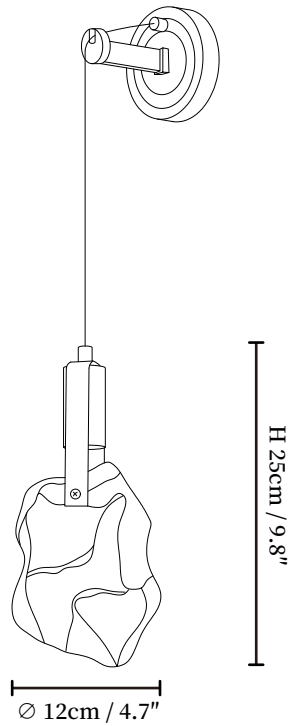

SPECIFICATION SHEET

SPECIFICATION DETAILS

*For custom options, consult factory for details

Fixture Dimensions	Ø 2.8" x H 11.8"
Light source	E14 (bulb not included)
Wattage	MAX 15W incandescent bulb or LED equivalent.
Voltage	AC 110-240V
Mounting	Hardwired.
Dimming	Compatible with dimmable bulbs (bulb not included)
Control method	Compatible with common wall switches (not included)
Finishes	Brass
Shade Details	Clear
Material	Brass, Crystal Glass

SPECIFICATION SHEET

SPECIFICATION DETAILS

*For custom options, consult factory for details

Fixture Dimensions	\varnothing 2.8" x H 11.8"
Light source	E14 (bulb not included)
Wattage	MAX 15W incandescent bulb or LED equivalent.
Voltage	AC 110-240V
Mounting	Hardwired.
Dimming	Compatible with dimmable bulbs (bulb not included)
Control method	Compatible with common wall switches (not included)
Finishes	Brass
Shade Details	Clear
Material	Brass, Crystal Glass

SPECIFICATION SHEET

SPECIFICATION DETAILS

*For custom options, consult factory for details

Fixture Dimensions	Ø 4.7" x H 9.8"
Light source	E14 (bulb not included)
Wattage	MAX 15W incandescent bulb or LED equivalent.
Voltage	AC 110-240V
Mounting	Hardwired.
Dimming	Compatible with dimmable bulbs (bulb not included)
Control method	Compatible with common wall switches (not included)
Finishes	Brass
Shade Details	Clear
Material	Brass, Crystal Glass