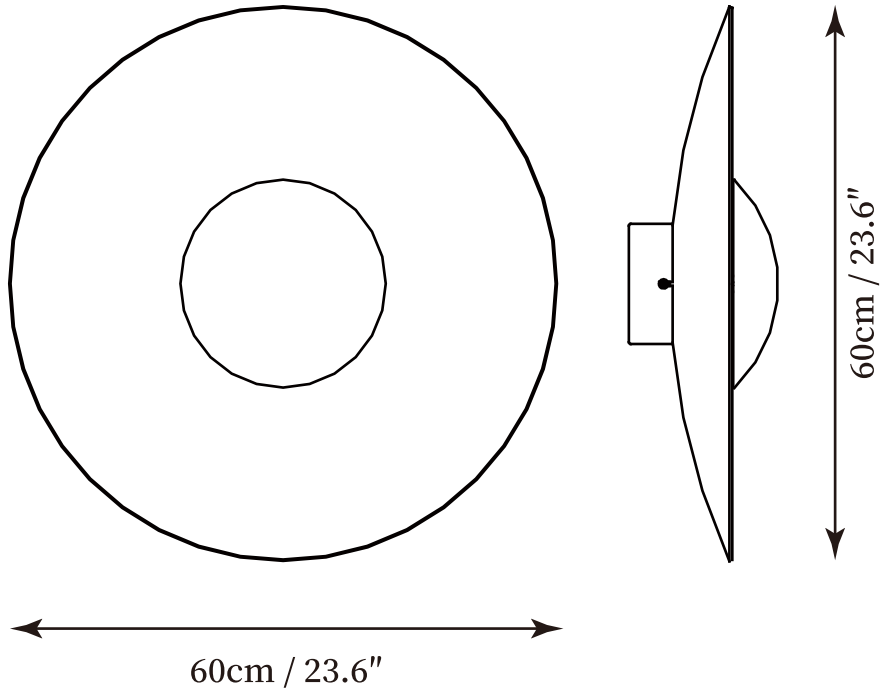

SPECIFICATION SHEET

SPECIFICATION DETAILS

*For custom options, consult factory for details

Fixture Dimensions	D 11.8", D 15.7", D 19.7", D 23.6"
Light source	Integrated LED
Wattage	~10W
Voltage	AC 110-240V
Dimming	Not supported
CRI(Ra)	90+CRI
Mounting	Hardwired.
LED Rated Life	30000 hours
Color Temperature	Warm Light (3000K), Neutral Light (4000K), Cool Light (6000K)
Control method	Hidden switch or push-button switch.
Finishes	Orange, White, Blue.
Shade Details	Antique copper, Chrome.
Material	Iron, Metal.