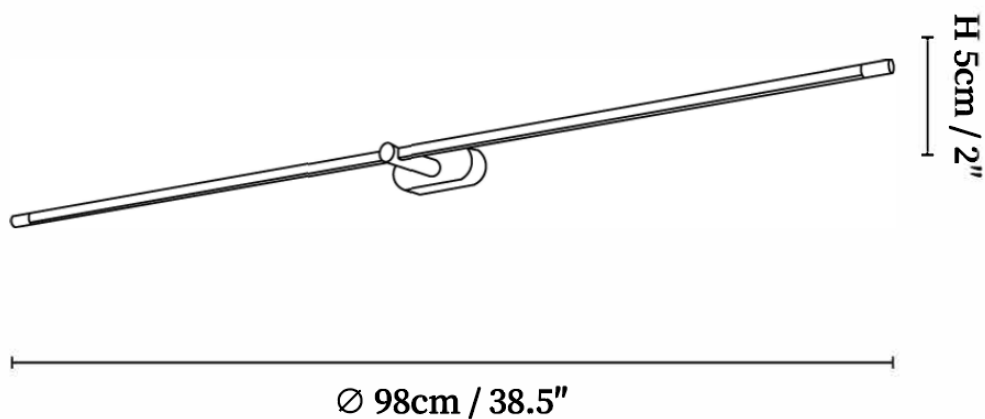

SPECIFICATION SHEET

SPECIFICATION DETAILS

*For custom options, consult factory for details

Fixture Dimensions	$\varnothing 27'' \times H 2''$
Light source	Integrated LED
Wattage	~12W
Voltage	AC 110-240V
CRI(Ra)	90+CRI
Control method	Touch control
LED Rated Life	30000 hours
Color Temperature	Warm Light (3000K), Neutral Light (4000K), Cool Light (6000K)
Finishes	Black, Gold.
Shade Details	White
Material	Metal, Aluminium, Acrylic.
Cord	USB charging cable provided, charger not included.

SPECIFICATION SHEET

SPECIFICATION DETAILS

*For custom options, consult factory for details

Fixture Dimensions	$\varnothing 38.5'' \times H 2''$
Light source	Integrated LED
Wattage	~18W
Voltage	AC 110-240V
CRI(Ra)	90+CRI
Control method	Touch control
LED Rated Life	30000 hours
Color Temperature	Warm Light (3000K), Neutral Light (4000K), Cool Light (6000K)
Finishes	Black, Gold.
Shade Details	White
Material	Metal, Aluminium, Acrylic.
Cord	USB charging cable provided, charger not included.

SPECIFICATION SHEET

SPECIFICATION DETAILS

*For custom options, consult factory for details

Fixture Dimensions	50" x H 2"
Light source	Integrated LED
Wattage	~24W
Voltage	AC 110-240V
CRI(Ra)	90+CRI
Control method	Touch control
LED Rated Life	30000 hours
Color Temperature	Warm Light (3000K), Neutral Light (4000K), Cool Light (6000K)
Finishes	Black, Gold.
Shade Details	White
Material	Metal, Aluminium, Acrylic.
Cord	USB charging cable provided, charger not included.