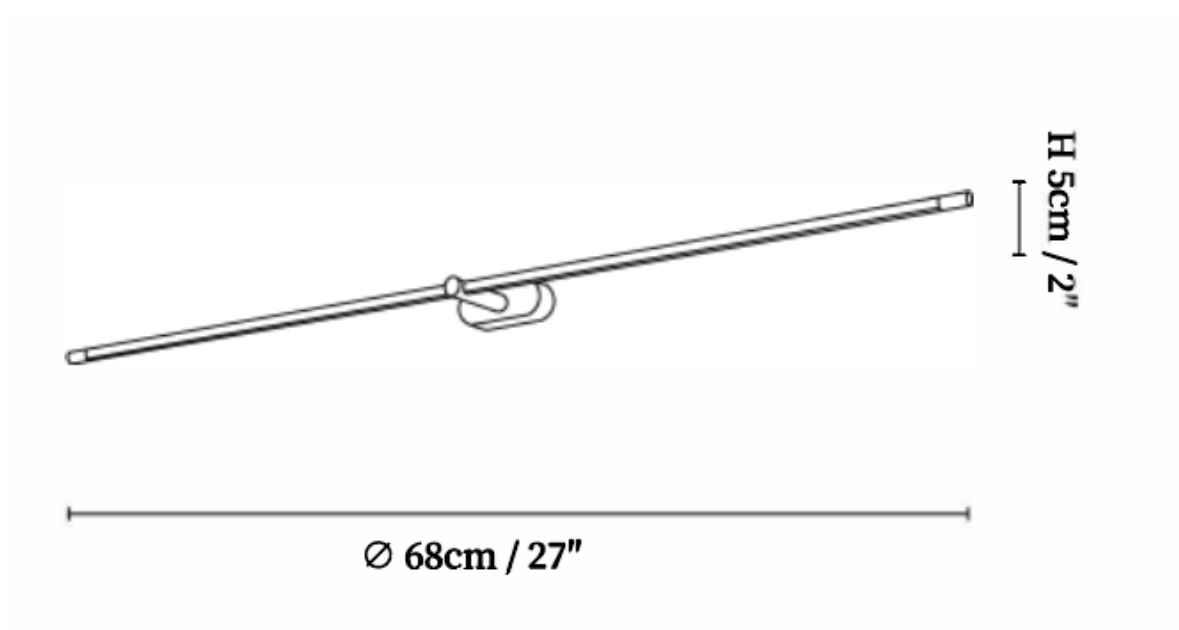

SPECIFICATION SHEET

SPECIFICATION DETAILS

*For custom options, consult factory for details

Fixture Dimensions	$\varnothing 27'' \times H 2''$
Light source	Integrated LED
Wattage	~12W
Voltage	AC 110-240V
CRI(Ra)	90+CRI
Control method	Touch control
LED Rated Life	30000 hours
Color Temperature	Warm Light (3000K), Neutral Light (4000K), Cool Light (6000K)
Finishes	Black, Gold.
Shade Details	White
Material	Metal, Aluminium, Acrylic.
Cord	USB charging cable provided, charger not included.

SPECIFICATION SHEET

SPECIFICATION DETAILS

*For custom options, consult factory for details

Fixture Dimensions	$\varnothing 38.5'' \times H 2''$
Light source	Integrated LED
Wattage	~18W
Voltage	AC 110-240V
CRI(Ra)	90+CRI
Control method	Touch control
LED Rated Life	30000 hours
Color Temperature	Warm Light (3000K), Neutral Light (4000K), Cool Light (6000K)
Finishes	Black, Gold.
Shade Details	White
Material	Metal, Aluminium, Acrylic.
Cord	USB charging cable provided, charger not included.

SPECIFICATION SHEET

SPECIFICATION DETAILS

*For custom options, consult factory for details

Fixture Dimensions	50" x H 2"
Light source	Integrated LED
Wattage	~24W
Voltage	AC 110-240V
CRI(Ra)	90+CRI
Control method	Touch control
LED Rated Life	30000 hours
Color Temperature	Warm Light (3000K), Neutral Light (4000K), Cool Light (6000K)
Finishes	Black, Gold.
Shade Details	White
Material	Metal, Aluminium, Acrylic.
Cord	USB charging cable provided, charger not included.