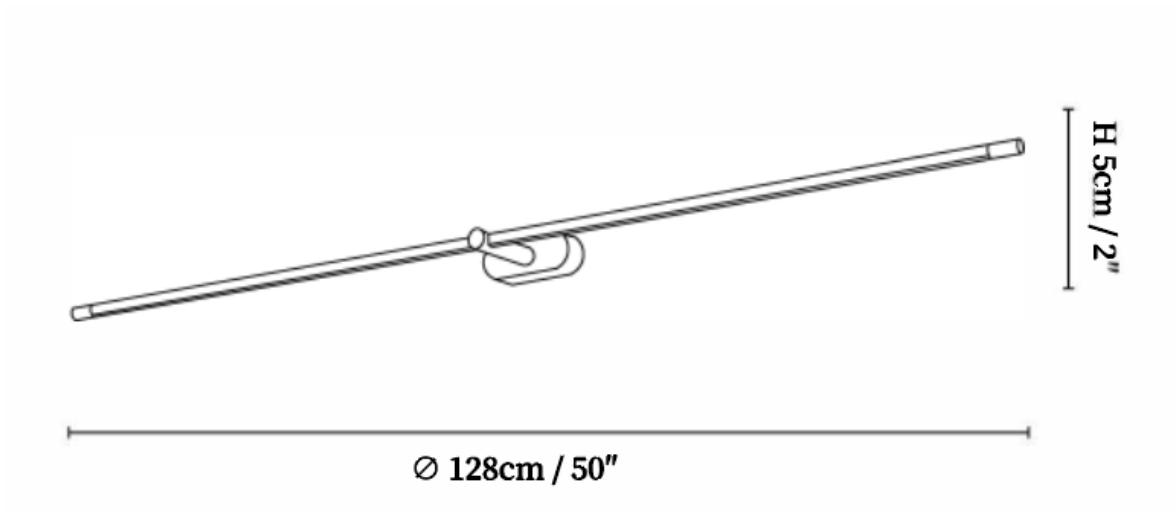

SPECIFICATION SHEET

SPECIFICATION DETAILS

*For custom options, consult factory for details

Fixture Dimensions	$\varnothing 27'' \times H 2''$
Light source	Integrated LED
Wattage	~12W
Voltage	AC 110-240V
CRI(Ra)	90+CRI
Control method	Touch control
LED Rated Life	30000 hours
Color Temperature	Warm Light (3000K), Neutral Light (4000K), Cool Light (6000K)
Finishes	Black, Gold.
Shade Details	White
Material	Metal, Aluminium, Acrylic.
Cord	USB charging cable provided, charger not included.

SPECIFICATION SHEET

SPECIFICATION DETAILS

*For custom options, consult factory for details

Fixture Dimensions	$\varnothing 38.5'' \times H 2''$
Light source	Integrated LED
Wattage	~18W
Voltage	AC 110-240V
CRI(Ra)	90+CRI
Control method	Touch control
LED Rated Life	30000 hours
Color Temperature	Warm Light (3000K), Neutral Light (4000K), Cool Light (6000K)
Finishes	Black, Gold.
Shade Details	White
Material	Metal, Aluminium, Acrylic.
Cord	USB charging cable provided, charger not included.

SPECIFICATION SHEET

SPECIFICATION DETAILS

*For custom options, consult factory for details

Fixture Dimensions	50" x H 2"
Light source	Integrated LED
Wattage	~24W
Voltage	AC 110-240V
CRI(Ra)	90+CRI
Control method	Touch control
LED Rated Life	30000 hours
Color Temperature	Warm Light (3000K), Neutral Light (4000K), Cool Light (6000K)
Finishes	Black, Gold.
Shade Details	White
Material	Metal, Aluminium, Acrylic.
Cord	USB charging cable provided, charger not included.