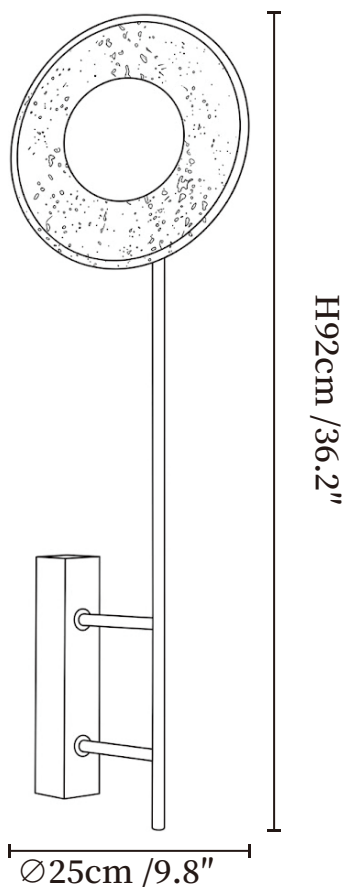

SPECIFICATION SHEET

SPECIFICATION DETAILS

*For custom options, consult factory for details

Fixture Dimensions	Ø 9.8" x H 29.5" / Ø 9.8" x H 36.2"
Light source	G9 (bulb not included)
Wattage	MAX 5W incandescent bulb or LED equivalent.
Voltage	AC 110-240V
Mounting	Hardwired.
Dimming	Compatible with dimmable bulbs (bulb not included)
Control method	Compatible with common wall switches (not included)
Finishes	Black Travertine, Walnut Wood.
Shade Details	White.
Material	Metal, Black Travertine, Wood, Glass.