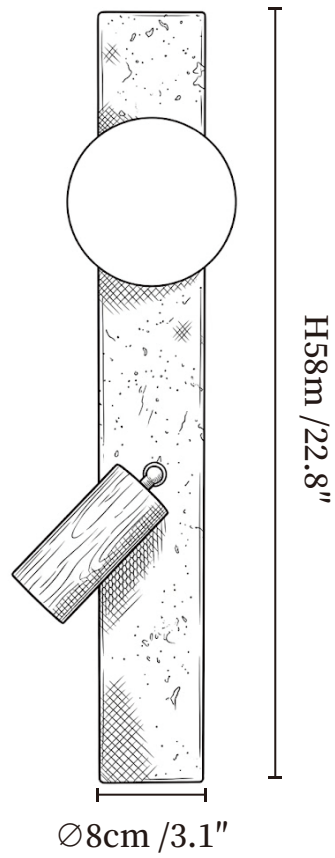

# SPECIFICATION SHEET

---

## SPECIFICATION DETAILS

\*For custom options, consult factory for details

<b>Fixture Dimensions</b>	Ø 3.1" x H 22.8"
<b>Light source</b>	G9 (bulb not included)
<b>Wattage</b>	MAX 5W incandescent bulb or LED equivalent.
<b>Voltage</b>	AC 110-240V
<b>Mounting</b>	Hardwired.
<b>Dimming</b>	Compatible with dimmable bulbs (bulb not included)
<b>Control method</b>	Compatible with common wall switches (not included)
<b>Finishes</b>	Black Travertine, Walnut Wood.
<b>Shade Details</b>	White, Walnut Wood.
<b>Material</b>	Black Travertine, Metal, Wood.