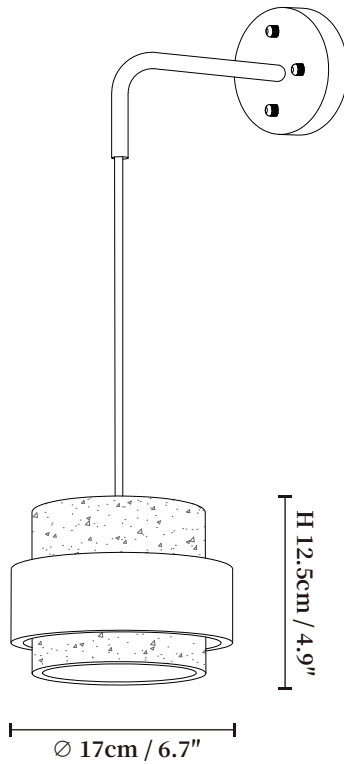

SPECIFICATION SHEET

SPECIFICATION DETAILS

*For custom options, consult factory for details

Fixture Dimensions	Ø 6.7" x H 4.9"
Light source	Integrated LED
Wattage	~18 Watts
Voltage	AC 110-240V
Dimming	Not supported
CRI(Ra)	90+CRI
Mounting	Hardwired.
LED Rated Life	30000 hours
Color Temperature	Warm Light (3000K), Neutral Light (4000K), Cool Light (6000K)
Control method	Compatible with common wall switches (not included)
Finishes	Dark walnut, Yellow Travertine
Shade Details	Dark walnut
Material	Yellow Travertine, Wood