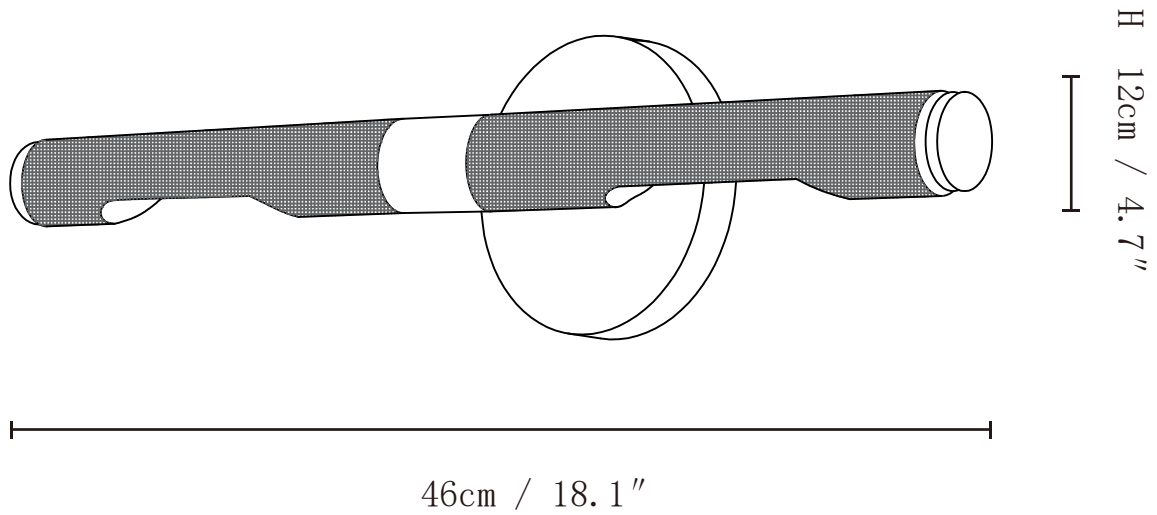

SPECIFICATION SHEET

SPECIFICATION DETAILS

*For custom options, consult factory for details

| | |
|--------------------|---|
| Fixture Dimensions | ∅ 18.1" x H 4.7" |
| Light source | E14 (bulb not included) |
| Wattage | MAX 15W incandescent bulb or LED equivalent. |
| Voltage | AC 110-240V |
| Mounting | Hardwired. |
| Dimming | Compatible with dimmable bulbs (bulb not included) |
| Control method | Compatible with common wall switches (not included) |
| Finishes | Brass |
| Shade Details | Brass |
| Material | Brass |