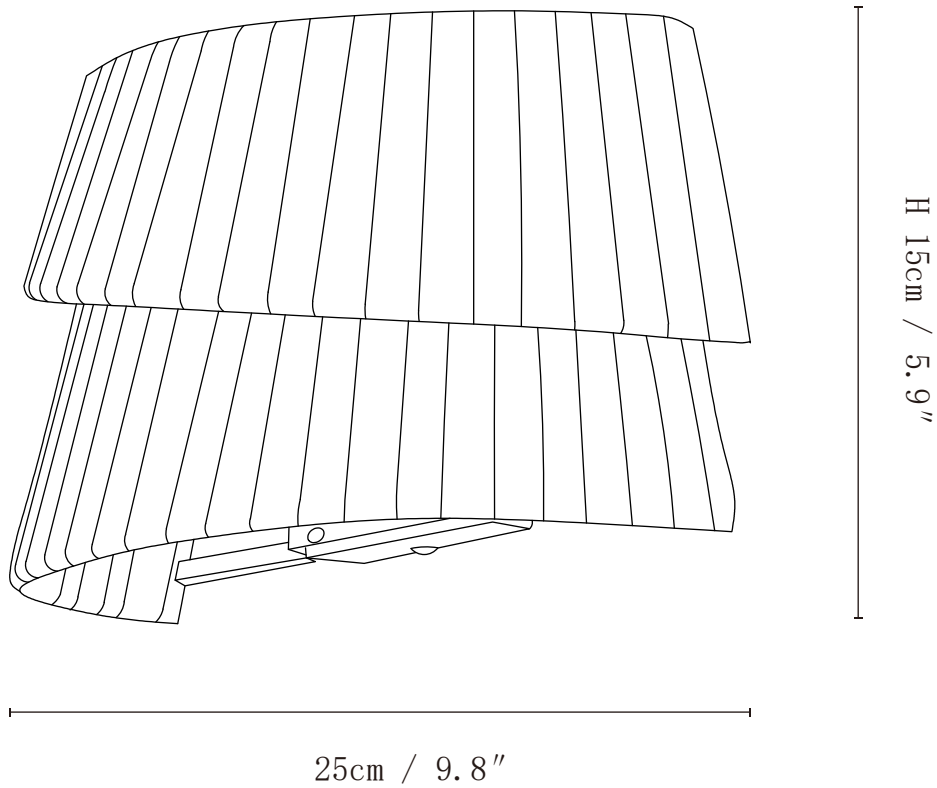

SPECIFICATION SHEET

SPECIFICATION DETAILS

*For custom options, consult factory for details

Fixture Dimensions	D 9.8" x H 5.9"
Light source	E26 or E27 (bulb not included)
Wattage	MAX 40W incandescent bulb or LED equivalent.
Voltage	AC 110-240V
Dimming	Compatible with dimmable LED and dimmable bulbs.
CRI(Ra)	90+CRI
Mounting	Hardwired.
LED Rated Life	30000 hours
Color Temperature	Warm Light (3000K), Neutral Light (4000K), Cool Light (6000K)
Control method	Compatible with common wall switches (not included)
Finishes	Beige
Shade Details	Beige
Material	Metal, Iron, Fabric