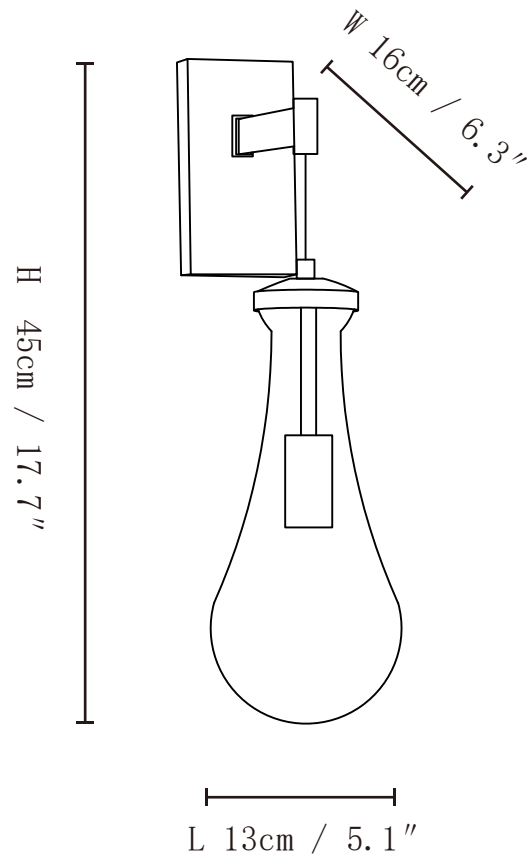

SPECIFICATION SHEET

SPECIFICATION DETAILS

*For custom options, consult factory for details

Fixture Dimensions	L 13cm x W 16cm x H 45cm
Light source	E14 (bulb not included)
Wattage	MAX 15W incandescent bulb or LED equivalent.
Voltage	AC 110-240V
Mounting	Hardwired.
Dimming	Compatible with dimmable bulbs (bulb not included)
Control method	Compatible with common wall switches (not included)
Finishes	Brass
Shade Details	Clear
Material	Glass, Brass