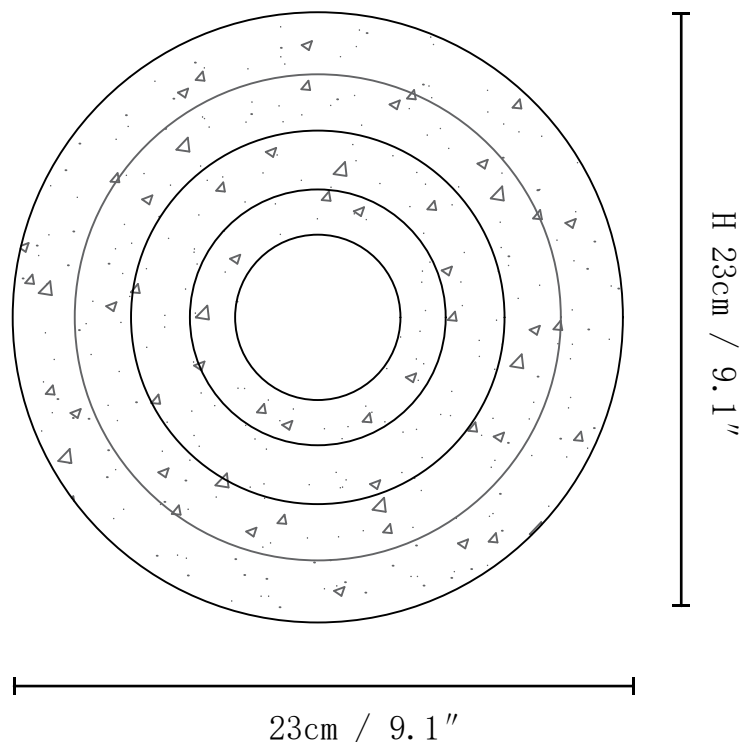

SPECIFICATION SHEET

SPECIFICATION DETAILS

*For custom options, consult factory for details

Fixture Dimensions	Ø 8.7" x H 8.7"
Light source	G9(bulb not included)
Wattage	MAX 5W incandescent bulb or LED equivalent.
Voltage	AC 110-240V
Mounting	Hardwired.
Dimming	Compatible with dimmable bulbs (bulb not included)
Control method	Compatible with common wall switches(not included)
Finishes	White, Wood grain
Shade Details	White
Material	Resin, Metal, Glass

SPECIFICATION SHEET

SPECIFICATION DETAILS

*For custom options, consult factory for details

Fixture Dimensions	Ø 9.1" x H 9.1"
Light source	G9(bulb not included)
Wattage	MAX 5W incandescent bulb or LED equivalent.
Voltage	AC 110-240V
Mounting	Hardwired.
Dimming	Compatible with dimmable bulbs (bulb not included)
Control method	Compatible with common wall switches (not included)
Finishes	White, Wood grain
Shade Details	White
Material	Resin, Metal, Glass