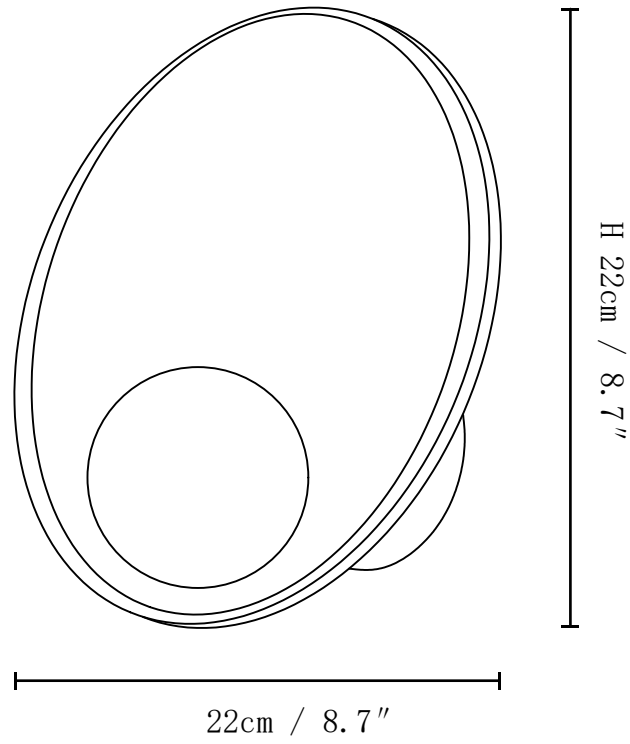

SPECIFICATION SHEET

SPECIFICATION DETAILS

*For custom options, consult factory for details

Fixture Dimensions	Ø 8.7" x H 8.7"
Light source	G9(bulb not included)
Wattage	MAX 5W incandescent bulb or LED equivalent.
Voltage	AC 110-240V
Mounting	Hardwired.
Dimming	Compatible with dimmable bulbs (bulb not included)
Control method	Compatible with common wall switches(not included)
Finishes	White, Wood grain
Shade Details	White
Material	Resin, Metal, Glass

SPECIFICATION SHEET

SPECIFICATION DETAILS

*For custom options, consult factory for details

Fixture Dimensions	Ø 9.1" x H 9.1"
Light source	G9(bulb not included)
Wattage	MAX 5W incandescent bulb or LED equivalent.
Voltage	AC 110-240V
Mounting	Hardwired.
Dimming	Compatible with dimmable bulbs (bulb not included)
Control method	Compatible with common wall switches (not included)
Finishes	White, Wood grain
Shade Details	White
Material	Resin, Metal, Glass