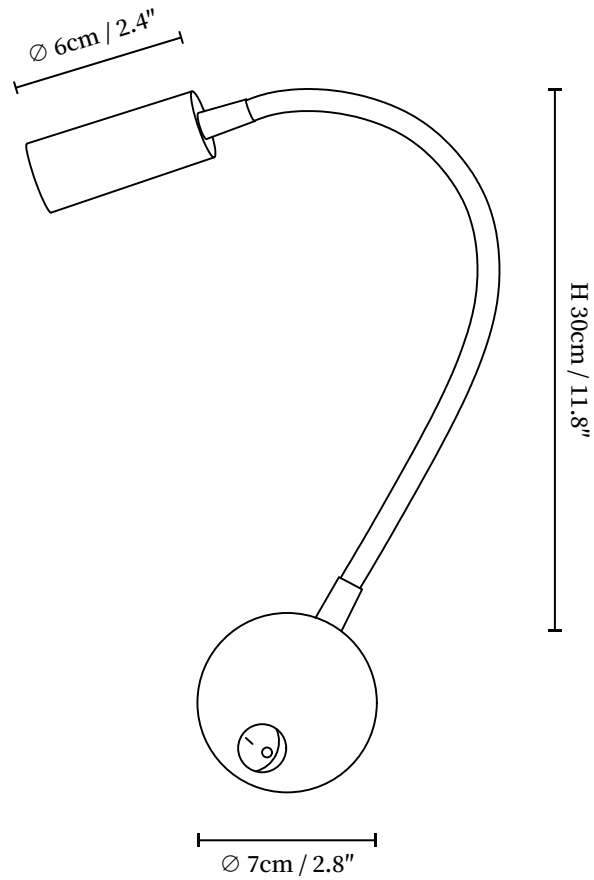

# SPECIFICATION SHEET

---

## SPECIFICATION DETAILS

\*For custom options, consult factory for details

<b>Fixture Dimensions</b>	D 2.8" x H 11.8"
<b>Light source</b>	Integrated LED
<b>Wattage</b>	~5 Watts
<b>Voltage</b>	AC 110-240V
<b>Dimming</b>	Not supported
<b>CRI(Ra)</b>	90+CRI
<b>Mounting</b>	Hardwired.
<b>LED Rated Life</b>	30000 hours
<b>Color Temperature</b>	Warm Light (3000K), Neutral Light (4000K), Cool Light (6000K)
<b>Control method</b>	Compatible with common wall switches (not included)
<b>Finishes</b>	Black.
<b>Shade Details</b>	Black.
<b>Material</b>	Metal.