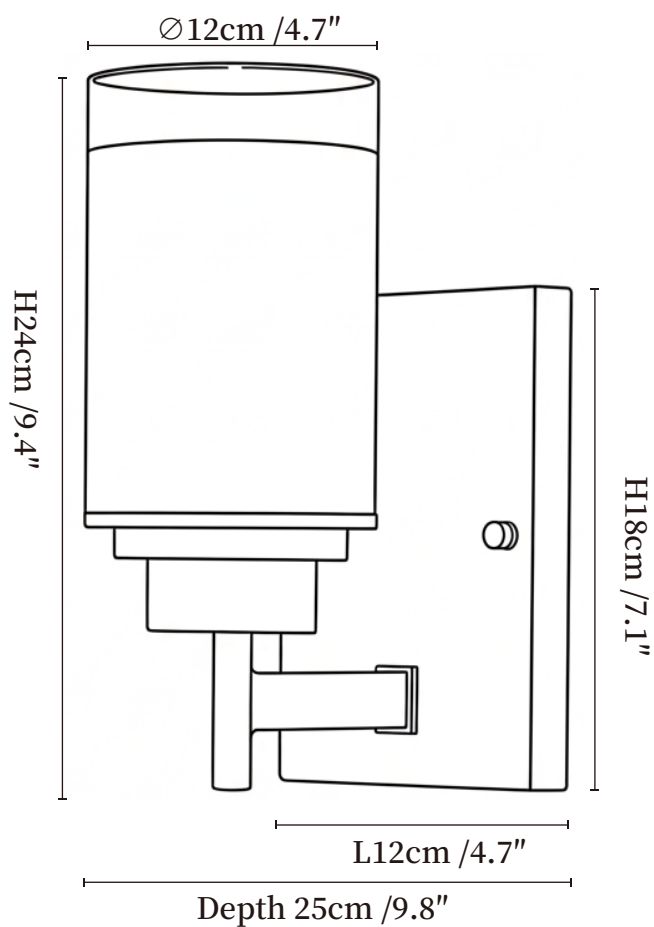

SPECIFICATION SHEET

SPECIFICATION DETAILS

*For custom options, consult factory for details

Fixture Dimensions	Ø 4.7" x H 9.4", Depth 25cm / 9.8"
Light source	E26 or E27 (bulb not included)
Wattage	MAX 40W incandescent bulb or LED equivalent.
Voltage	AC 110-240V
Mounting	Hardwired.
Dimming	Compatible with dimmable bulbs (bulb not included)
Control method	Compatible with common wall switches (not included)
Finishes	Brass.
Shade Details	White.
Material	Brass, Glass.