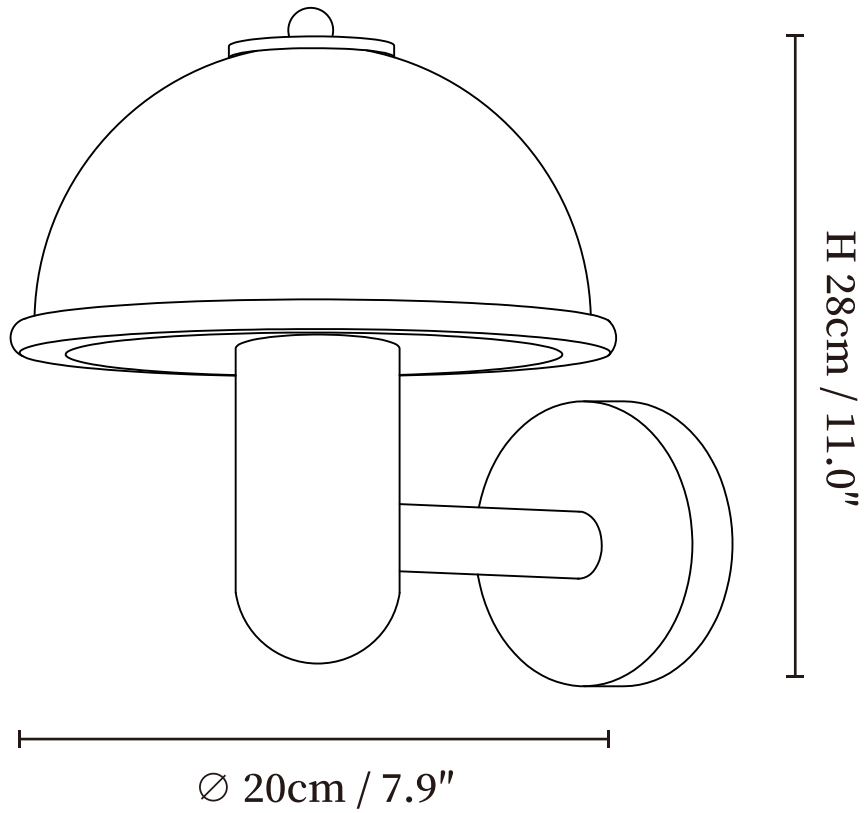

SPECIFICATION SHEET

SPECIFICATION DETAILS

*For custom options, consult factory for details

Fixture Dimensions	Ø 7.9" x H 11"
Light source	E14. (bulb not included)
Wattage	MAX 15W incandescent bulb or LED equivalent.
Voltage	AC 110-240V
Mounting	Hardwired.
Dimming	Compatible with dimmable bulbs (bulb not included)
Control method	Compatible with common wall switches(not included)
Finishes	Dark Oak Color.
Shade Details	White.
Material	Oak wood, PC.