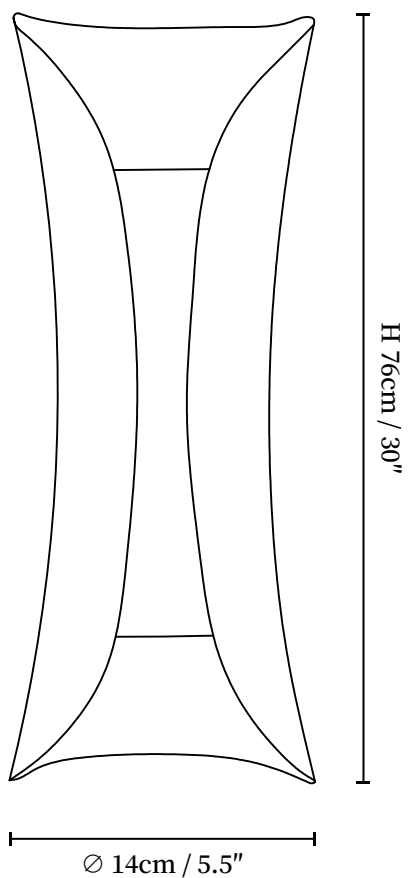

SPECIFICATION SHEET

SPECIFICATION DETAILS

*For custom options, consult factory for details

Fixture Dimensions	D 5" x H 13", D 5.5" x H 21", D 5.5" x H 30"
Light source	E26 or E27 (bulb not included)
Wattage	MAX 40W incandescent bulb or LED equivalent.
Voltage	AC 110-240V
Mounting	Hardwired.
Dimming	Compatible with dimmable bulbs (bulb not included)
Control method	Compatible with common wall switches (not included)
Finishes	Gold & Black.
Shade Details	Gold & Black.
Material	Metal, Iron, Aluminum.