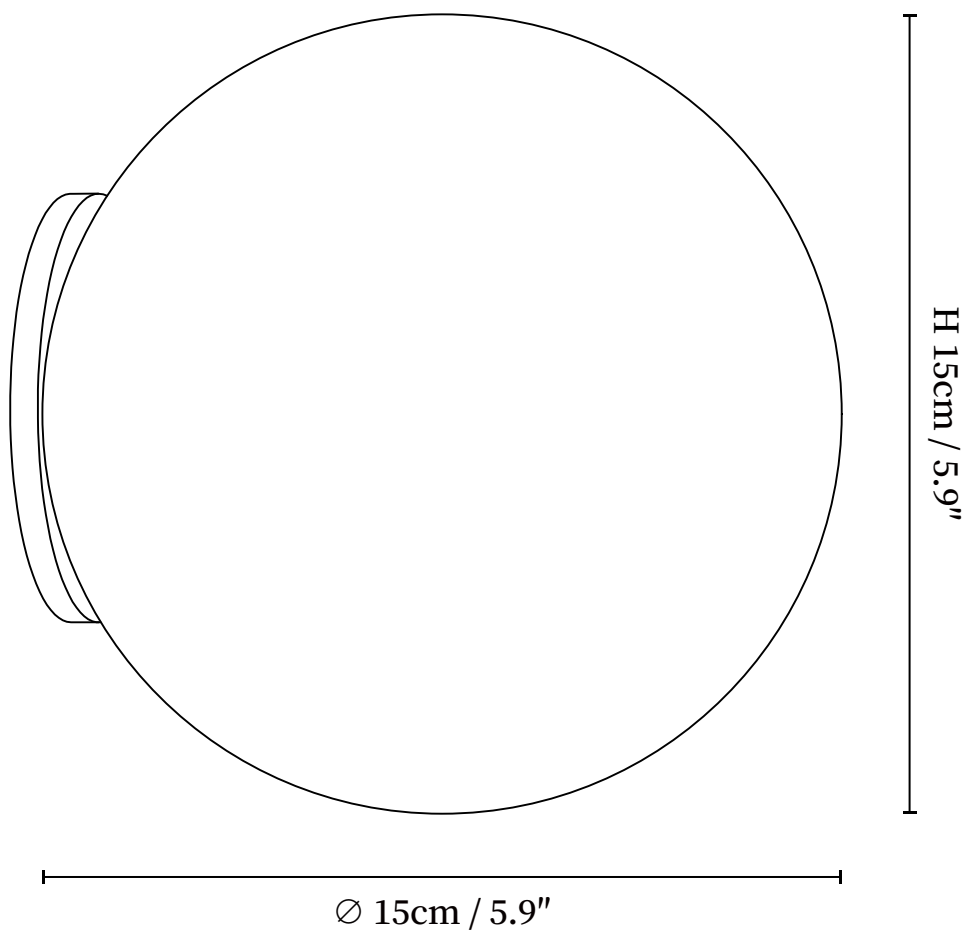

SPECIFICATION SHEET

SPECIFICATION DETAILS

*For custom options, consult factory for details

Fixture Dimensions	D 5.9" x H 5.9"
Light source	G9 (bulb not included)
Wattage	MAX 5W incandescent bulb or LED equivalent.
Voltage	AC 110-240V
Mounting	Hardwired.
Dimming	Compatible with dimmable bulbs (bulb not included)
Control method	Compatible with common wall switches (not included)
Finishes	Brass, Chrome.
Shade Details	White.
Material	Brass, Glass.