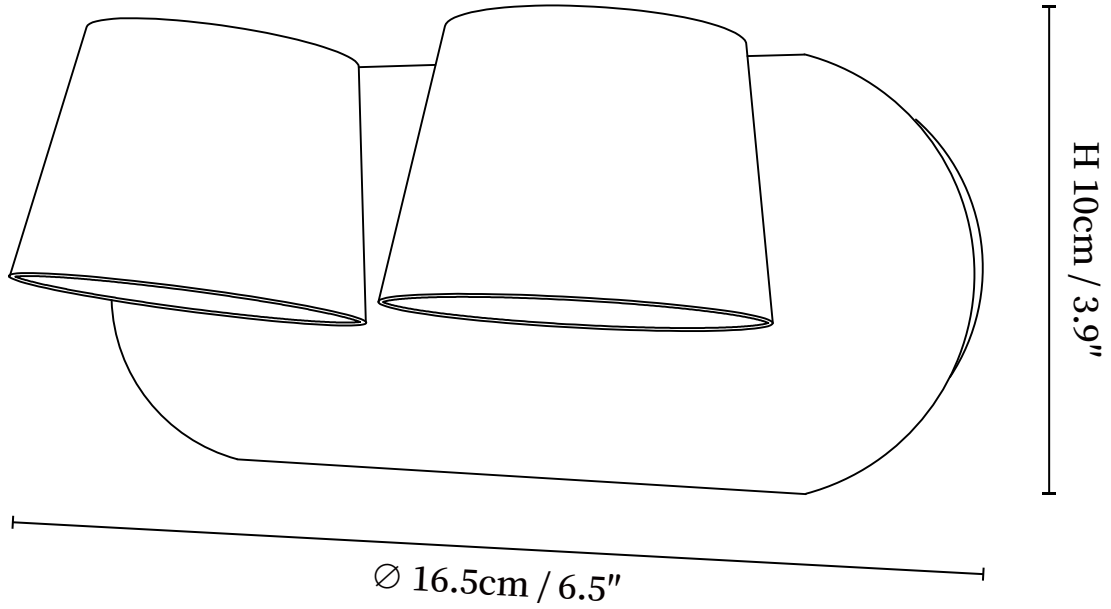

SPECIFICATION SHEET

SPECIFICATION DETAILS

*For custom options, consult factory for details

Fixture Dimensions	D 4.7" x H 4.7" (1-Light)
Light source	Integrated LED
Wattage	~5 Watts
Voltage	AC 110-240V
Dimming	Not supported
CRI(Ra)	90+CRI
Mounting	Hardwired.
LED Rated Life	30000 hours
Color Temperature	Warm Light (3000K), Neutral Light (4000K), Cool Light (6000K)
Control method	Compatible with common wall switches (not included)
Finishes	Black, White.
Shade Details	White.
Material	Metal, Acrylic.

SPECIFICATION SHEET

SPECIFICATION DETAILS

*For custom options, consult factory for details

Fixture Dimensions	D 6.5" x H 3.9" (2-Light)
Light source	Integrated LED
Wattage	~5 Watts
Voltage	AC 110-240V
Dimming	Not supported
CRI(Ra)	90+CRI
Mounting	Hardwired.
LED Rated Life	30000 hours
Color Temperature	Warm Light (3000K), Neutral Light (4000K), Cool Light (6000K)
Control method	Compatible with common wall switches (not included)
Finishes	Black, White.
Shade Details	White.
Material	Metal, Acrylic.

SPECIFICATION SHEET

SPECIFICATION DETAILS

*For custom options, consult factory for details

Fixture Dimensions	D 15" x H 3.9" (3-Light)
Light source	Integrated LED
Wattage	~5 Watts
Voltage	AC 110-240V
Dimming	Not supported
CRI(Ra)	90+CRI
Mounting	Hardwired.
LED Rated Life	30000 hours
Color Temperature	Warm Light (3000K), Neutral Light (4000K), Cool Light (6000K)
Control method	Compatible with common wall switches (not included)
Finishes	Black, White.
Shade Details	White.
Material	Metal, Acrylic.