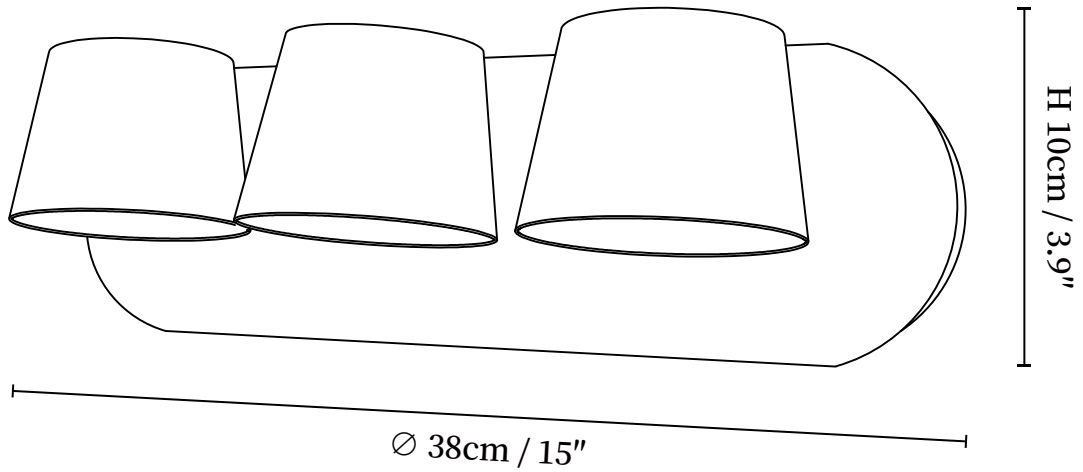

SPECIFICATION SHEET

SPECIFICATION DETAILS

*For custom options, consult factory for details

Fixture Dimensions	D 4.7" x H 4.7" (1-Light)
Light source	Integrated LED
Wattage	~5 Watts
Voltage	AC 110-240V
Dimming	Not supported
CRI(Ra)	90+CRI
Mounting	Hardwired.
LED Rated Life	30000 hours
Color Temperature	Warm Light (3000K), Neutral Light (4000K), Cool Light (6000K)
Control method	Compatible with common wall switches (not included)
Finishes	Black, White.
Shade Details	White.
Material	Metal, Acrylic.

SPECIFICATION SHEET

SPECIFICATION DETAILS

*For custom options, consult factory for details

Fixture Dimensions	D 6.5" x H 3.9" (2-Light)
Light source	Integrated LED
Wattage	~5 Watts
Voltage	AC 110-240V
Dimming	Not supported
CRI(Ra)	90+CRI
Mounting	Hardwired.
LED Rated Life	30000 hours
Color Temperature	Warm Light (3000K), Neutral Light (4000K), Cool Light (6000K)
Control method	Compatible with common wall switches (not included)
Finishes	Black, White.
Shade Details	White.
Material	Metal, Acrylic.

SPECIFICATION SHEET

SPECIFICATION DETAILS

*For custom options, consult factory for details

Fixture Dimensions	D 15" x H 3.9" (3-Light)
Light source	Integrated LED
Wattage	~5 Watts
Voltage	AC 110-240V
Dimming	Not supported
CRI(Ra)	90+CRI
Mounting	Hardwired.
LED Rated Life	30000 hours
Color Temperature	Warm Light (3000K), Neutral Light (4000K), Cool Light (6000K)
Control method	Compatible with common wall switches (not included)
Finishes	Black, White.
Shade Details	White.
Material	Metal, Acrylic.