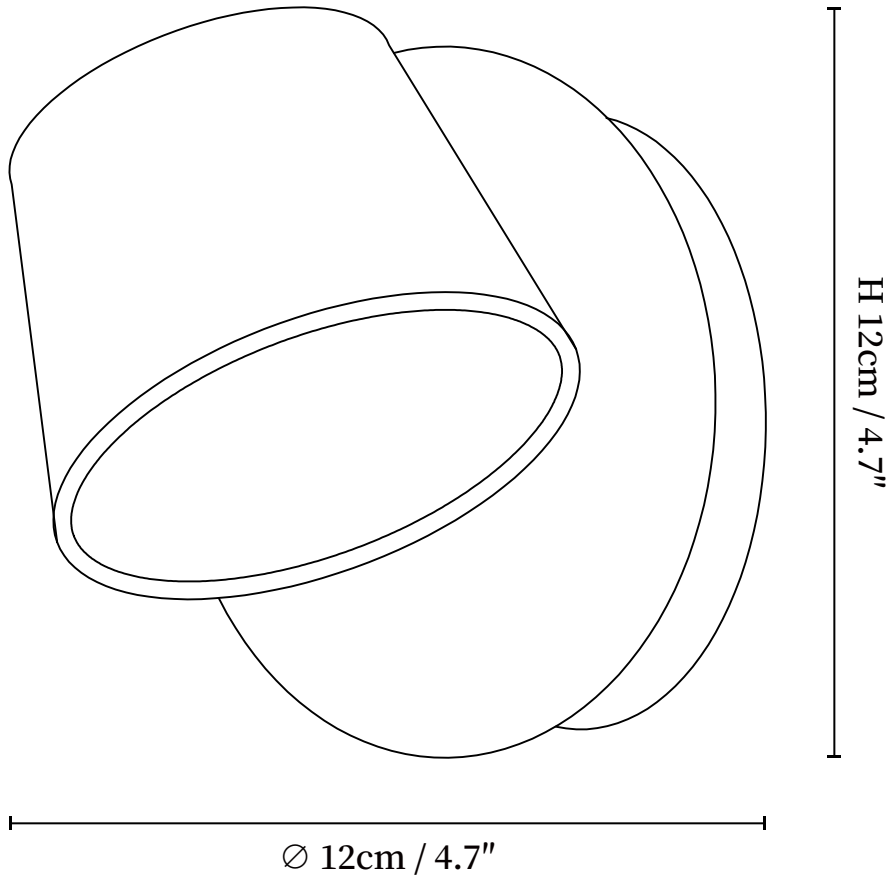

SPECIFICATION SHEET

SPECIFICATION DETAILS

*For custom options, consult factory for details

Fixture Dimensions	D 4.7" x H 4.7" (1-Light)
Light source	Integrated LED
Wattage	~5 Watts
Voltage	AC 110-240V
Dimming	Not supported
CRI(Ra)	90+CRI
Mounting	Hardwired.
LED Rated Life	30000 hours
Color Temperature	Warm Light (3000K), Neutral Light (4000K), Cool Light (6000K)
Control method	Compatible with common wall switches (not included)
Finishes	Black, White.
Shade Details	White.
Material	Metal, Acrylic.

SPECIFICATION SHEET

SPECIFICATION DETAILS

*For custom options, consult factory for details

Fixture Dimensions	D 6.5" x H 3.9" (2-Light)
Light source	Integrated LED
Wattage	~5 Watts
Voltage	AC 110-240V
Dimming	Not supported
CRI(Ra)	90+CRI
Mounting	Hardwired.
LED Rated Life	30000 hours
Color Temperature	Warm Light (3000K), Neutral Light (4000K), Cool Light (6000K)
Control method	Compatible with common wall switches (not included)
Finishes	Black, White.
Shade Details	White.
Material	Metal, Acrylic.

SPECIFICATION SHEET

SPECIFICATION DETAILS

*For custom options, consult factory for details

Fixture Dimensions	D 15" x H 3.9" (3-Light)
Light source	Integrated LED
Wattage	~5 Watts
Voltage	AC 110-240V
Dimming	Not supported
CRI(Ra)	90+CRI
Mounting	Hardwired.
LED Rated Life	30000 hours
Color Temperature	Warm Light (3000K), Neutral Light (4000K), Cool Light (6000K)
Control method	Compatible with common wall switches (not included)
Finishes	Black, White.
Shade Details	White.
Material	Metal, Acrylic.