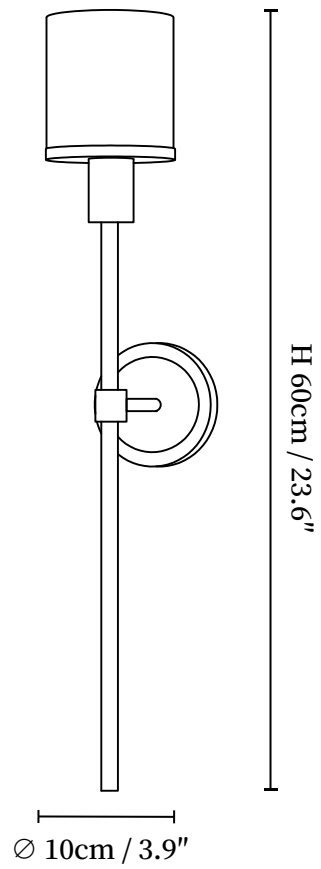

SPECIFICATION SHEET

SPECIFICATION DETAILS

*For custom options, consult factory for details

Fixture Dimensions	D 3.9" x H 23.6"
Light source	E14 (bulb not included)
Wattage	MAX 15W incandescent bulb or LED equivalent.
Voltage	AC 110-240V
Mounting	Hardwired.
Dimming	Compatible with dimmable bulbs (bulb not included)
Control method	Compatible with common wall switches (not included)
Finishes	Antique Copper, Copper, Black.
Shade Details	White.
Material	Metal, Alabaster, Glass.