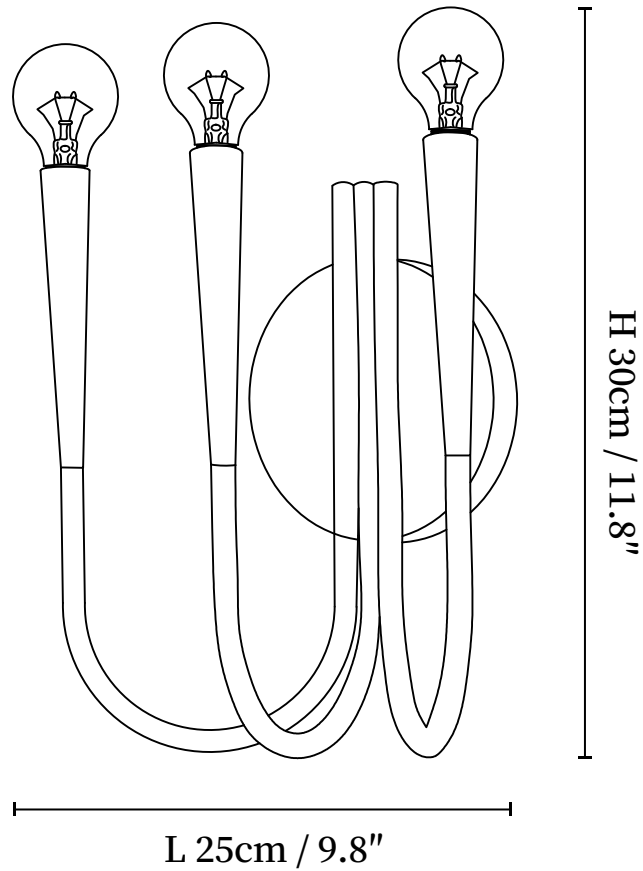

SPECIFICATION SHEET

SPECIFICATION DETAILS

*For custom options, consult factory for details

Fixture Dimensions	L 9.8 x W 7.8" x H 11.8"
Light source	E14 (bulb not included)
Wattage	MAX 15W incandescent bulb or LED equivalent.
Voltage	AC 110-240V
Mounting	Hardwired.
Dimming	Compatible with dimmable bulbs (bulb not included)
Control method	Compatible with common wall switches (not included)
Finishes	Copper, Black.
Shade Details	Clear.
Material	Metal, Glass.