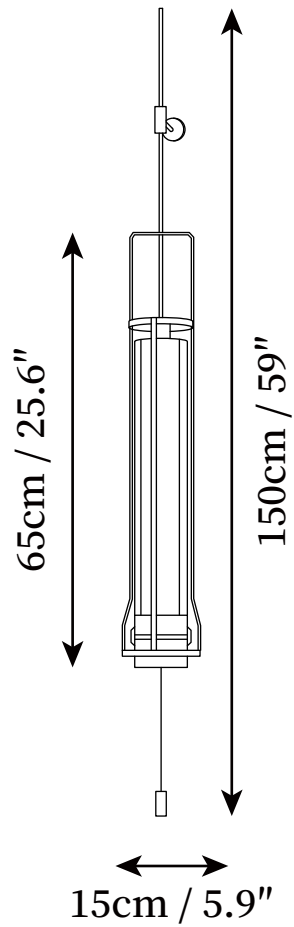

SPECIFICATION SHEET

SPECIFICATION DETAILS

*For custom options, consult factory for details

Fixture Dimensions	D 5.9" x H 59.1"
Light source	Integrated LED
Wattage	~5 Watts
Voltage	AC 110-240V
Dimming	Not supported
CRI(Ra)	90+CRI
Mounting	Hardwired.
LED Rated Life	30000 hours
Color Temperature	Warm Light (3000K), Neutral Light (4000K), Cool Light (6000K)
Control method	Compatible with common wall switches(not included)
Finishes	Bright Black.
Shade Details	White.
Material	Metal, Glass.
