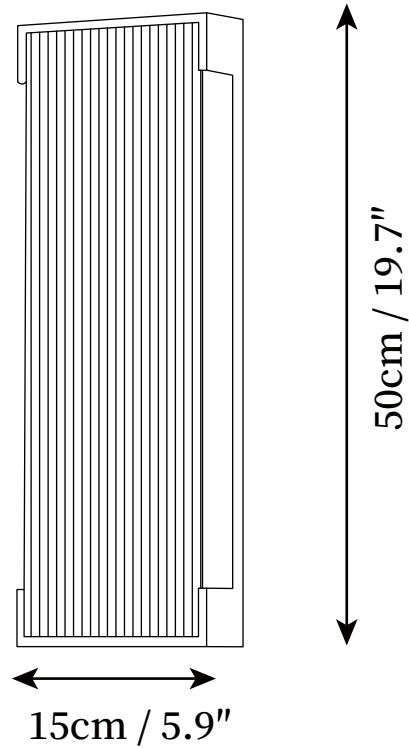

SPECIFICATION SHEET

SPECIFICATION DETAILS

*For custom options, consult factory for details

Fixture Dimensions	L 5.9" x H 13.8" x Depth 2"
Light source	Integrated LED
Wattage	~5 Watts
Voltage	AC 110-240V
Dimming	Not supported
CRI(Ra)	90+CRI
Mounting	Hardwired.
LED Rated Life	30000 hours
Color Temperature	Warm Light (3000K), Neutral Light (4000K), Cool Light (6000K)
Control method	Compatible with common wall switches(not included)
Finishes	Black.
Shade Details	Black.
Material	Stainless steel, PC

SPECIFICATION SHEET

SPECIFICATION DETAILS

*For custom options, consult factory for details

Fixture Dimensions	L 5.9" x H 19.7" x Depth 2"
Light source	Integrated LED
Wattage	~5 Watts
Voltage	AC 110-240V
Dimming	Not supported
CRI(Ra)	90+CRI
Mounting	Hardwired.
LED Rated Life	30000 hours
Color Temperature	Warm Light (3000K), Neutral Light (4000K), Cool Light (6000K)
Control method	Compatible with common wall switches (not included)
Finishes	Black.
Shade Details	Black.
Material	Stainless steel, PC

SPECIFICATION SHEET

SPECIFICATION DETAILS

*For custom options, consult factory for details

Fixture Dimensions	L 6.3" x H 13.8" x Depth 4.7"
Light source	Integrated LED
Wattage	~5 Watts
Voltage	AC 110-240V
Dimming	Not supported
CRI(Ra)	90+CRI
Mounting	Hardwired.
LED Rated Life	30000 hours
Color Temperature	Warm Light (3000K), Neutral Light (4000K), Cool Light (6000K)
Control method	Compatible with common wall switches(not included)
Finishes	Black.
Shade Details	Black.
Material	Stainless steel, PC