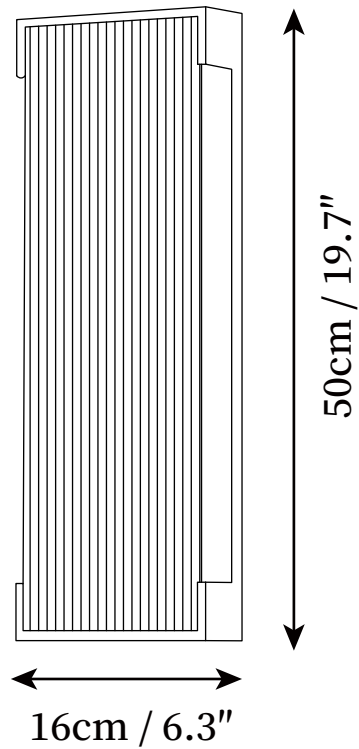

SPECIFICATION SHEET

SPECIFICATION DETAILS

*For custom options, consult factory for details

Fixture Dimensions	L 5.9" x H 19.7" x Depth 2"
Light source	Integrated LED
Wattage	~5 Watts
Voltage	AC 110-240V
Dimming	Not supported
CRI(Ra)	90+CRI
Mounting	Hardwired.
LED Rated Life	30000 hours
Color Temperature	Warm Light (3000K), Neutral Light (4000K), Cool Light (6000K)
Control method	Compatible with common wall switches (not included)
Finishes	Black.
Shade Details	Black.
Material	Stainless steel, PC

SPECIFICATION SHEET

SPECIFICATION DETAILS

*For custom options, consult factory for details

Fixture Dimensions	L 6.3" x H 13.8" x Depth 4.7"
Light source	Integrated LED
Wattage	~5 Watts
Voltage	AC 110-240V
Dimming	Not supported
CRI(Ra)	90+CRI
Mounting	Hardwired.
LED Rated Life	30000 hours
Color Temperature	Warm Light (3000K), Neutral Light (4000K), Cool Light (6000K)
Control method	Compatible with common wall switches(not included)
Finishes	Black.
Shade Details	Black.
Material	Stainless steel, PC

SPECIFICATION SHEET

SPECIFICATION DETAILS

*For custom options, consult factory for details

Fixture Dimensions	L 6.3" x H 19.7" x Depth 4.7"
Light source	Integrated LED
Wattage	~5 Watts
Voltage	AC 110-240V
Dimming	Not supported
CRI(Ra)	90+CRI
Mounting	Hardwired.
LED Rated Life	30000 hours
Color Temperature	Warm Light (3000K), Neutral Light (4000K), Cool Light (6000K)
Control method	Compatible with common wall switches(not included)
Finishes	Black.
Shade Details	Black.
Material	Stainless steel, PC