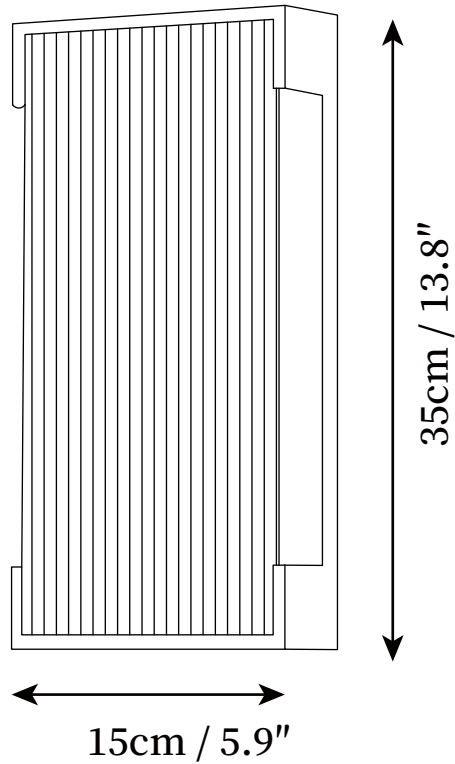

SPECIFICATION SHEET

SPECIFICATION DETAILS

*For custom options, consult factory for details

Fixture Dimensions	L 5.9" x H 13.8" x Depth 2"
Light source	Integrated LED
Wattage	~5 Watts
Voltage	AC 110-240V
Dimming	Not supported
CRI(Ra)	90+CRI
Mounting	Hardwired.
LED Rated Life	30000 hours
Color Temperature	Warm Light (3000K), Neutral Light (4000K), Cool Light (6000K)
Control method	Compatible with common wall switches(not included)
Finishes	Black.
Shade Details	Black.
Material	Stainless steel, PC

SPECIFICATION SHEET

SPECIFICATION DETAILS

*For custom options, consult factory for details

Fixture Dimensions	L 5.9" x H 19.7" x Depth 2"
Light source	Integrated LED
Wattage	~5 Watts
Voltage	AC 110-240V
Dimming	Not supported
CRI(Ra)	90+CRI
Mounting	Hardwired.
LED Rated Life	30000 hours
Color Temperature	Warm Light (3000K), Neutral Light (4000K), Cool Light (6000K)
Control method	Compatible with common wall switches (not included)
Finishes	Black.
Shade Details	Black.
Material	Stainless steel, PC

SPECIFICATION SHEET

SPECIFICATION DETAILS

*For custom options, consult factory for details

Fixture Dimensions	L 6.3" x H 13.8" x Depth 4.7"
Light source	Integrated LED
Wattage	~5 Watts
Voltage	AC 110-240V
Dimming	Not supported
CRI(Ra)	90+CRI
Mounting	Hardwired.
LED Rated Life	30000 hours
Color Temperature	Warm Light (3000K), Neutral Light (4000K), Cool Light (6000K)
Control method	Compatible with common wall switches(not included)
Finishes	Black.
Shade Details	Black.
Material	Stainless steel, PC