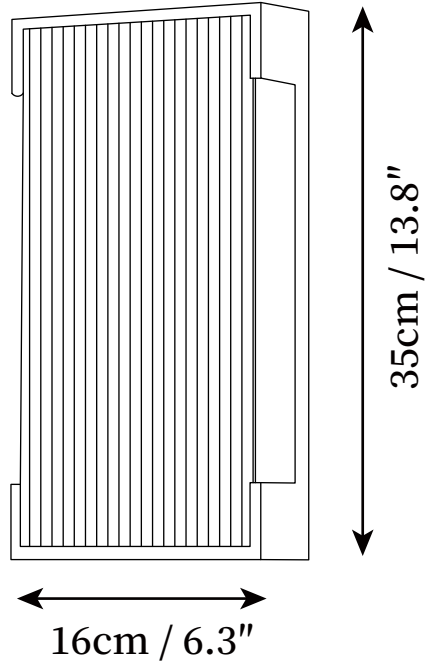

SPECIFICATION SHEET

SPECIFICATION DETAILS

*For custom options, consult factory for details

Fixture Dimensions	L 5.9" x H 13.8" x Depth 2"
Light source	Integrated LED
Wattage	~5 Watts
Voltage	AC 110-240V
Dimming	Not supported
CRI(Ra)	90+CRI
Mounting	Hardwired.
LED Rated Life	30000 hours
Color Temperature	Warm Light (3000K), Neutral Light (4000K), Cool Light (6000K)
Control method	Compatible with common wall switches(not included)
Finishes	Black.
Shade Details	Black.
Material	Stainless steel, PC

SPECIFICATION SHEET

SPECIFICATION DETAILS

*For custom options, consult factory for details

Fixture Dimensions	L 5.9" x H 19.7" x Depth 2"
Light source	Integrated LED
Wattage	~5 Watts
Voltage	AC 110-240V
Dimming	Not supported
CRI(Ra)	90+CRI
Mounting	Hardwired.
LED Rated Life	30000 hours
Color Temperature	Warm Light (3000K), Neutral Light (4000K), Cool Light (6000K)
Control method	Compatible with common wall switches (not included)
Finishes	Black.
Shade Details	Black.
Material	Stainless steel, PC

SPECIFICATION SHEET

SPECIFICATION DETAILS

*For custom options, consult factory for details

Fixture Dimensions	L 6.3" x H 13.8" x Depth 4.7"
Light source	Integrated LED
Wattage	~5 Watts
Voltage	AC 110-240V
Dimming	Not supported
CRI(Ra)	90+CRI
Mounting	Hardwired.
LED Rated Life	30000 hours
Color Temperature	Warm Light (3000K), Neutral Light (4000K), Cool Light (6000K)
Control method	Compatible with common wall switches(not included)
Finishes	Black.
Shade Details	Black.
Material	Stainless steel, PC