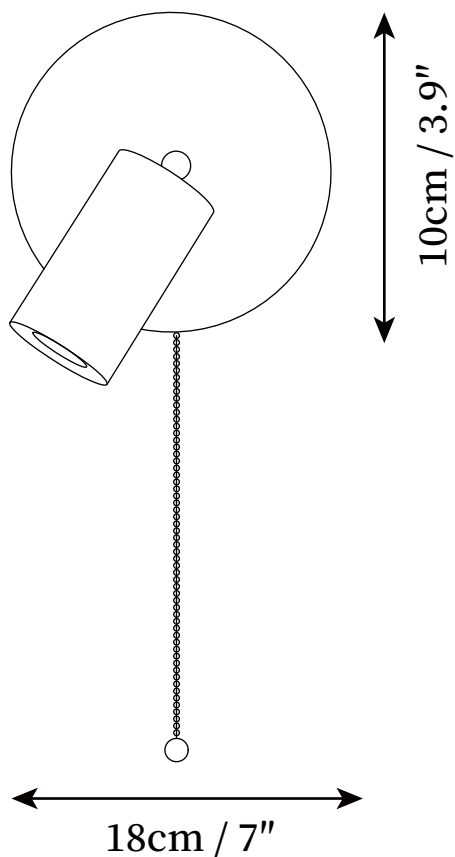

SPECIFICATION SHEET

SPECIFICATION DETAILS

*For custom options, consult factory for details

Fixture Dimensions	D 7" x H 3.9"
Pull Chain Length	19.7"
Light source	E26 or E27 (bulb not included)
Wattage	MAX 40W incandescent bulb or LED equivalent.
Voltage	AC 110-240V
Mounting	Hardwired.
Dimming	Compatible with dimmable bulbs (bulb not included)
Control method	Compatible with common wall switches (not included)
Finishes	Gold, Black, Walnut Color, Wood Color.
Shade Details	Walnut Color, Wood Color.
Material	Wood, Metal, Yellow Travertine.