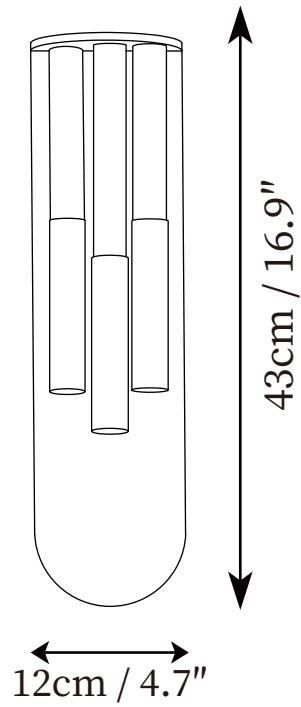

SPECIFICATION SHEET

SPECIFICATION DETAILS

*For custom options, consult factory for details

Fixture Dimensions	D 4.7" x H 16.9"
Light source	Integrated LED
Wattage	~5 Watts
Voltage	AC 110-240V
Dimming	Not supported
CRI(Ra)	90+CRI
Mounting	Hardwired.
LED Rated Life	30000 hours
Color Temperature	Warm Light (3000K), Neutral Light (4000K), Cool Light (6000K)
Control method	Compatible with common wall switches (not included)
Finishes	Gold, Black.
Shade Details	White.
Material	Metal, Aluminum, Acrylic.