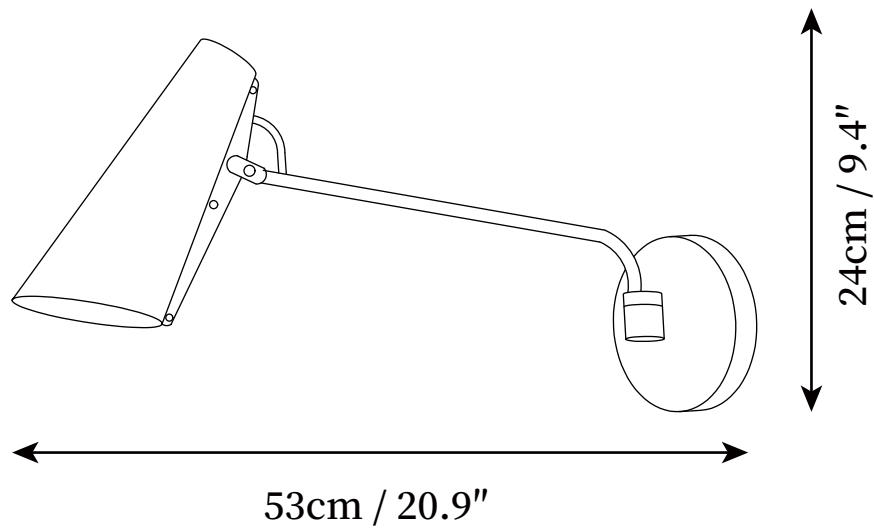

## SPECIFICATION DETAILS

\*For custom options, consult factory for details

<b>Fixture Dimensions</b>	Ø 20.9" x H 9.4"
<b>Light source</b>	E26 or E27 (bulb not included)
<b>Wattage</b>	MAX 40W incandescent bulb or LED equivalent.
<b>Voltage</b>	AC 110-240V
<b>Mounting</b>	Hardwired.
<b>Dimming</b>	Compatible with dimmable bulbs (bulb not included)
<b>Control method</b>	Compatible with common wall switches(not included)
<b>Finishes</b>	Gold.
<b>Shade Details</b>	Red, Gray, Black.
<b>Material</b>	Steel, Aluminum, Aluminum alloy.