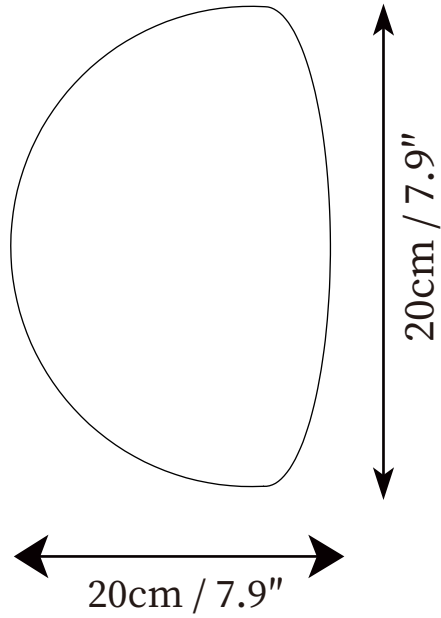

SPECIFICATION SHEET

SPECIFICATION DETAILS

*For custom options, consult factory for details

Fixture Dimensions	D 5.9" x H 5.9" D 7.9" x H 7.9"
Light source	Integrated LED
Wattage	~5 Watts
Voltage	AC 110-240V
Dimming	Not supported
CRI(Ra)	90+CRI
Mounting	Hardwired.
LED Rated Life	30000 hours
Color Temperature	Warm Light (3000K), Neutral Light (4000K), Cool Light (6000K)
Control method	Compatible with common wall switches (not included)
Finishes	White.
Shade Details	White.
Material	Metal, Alabaster.