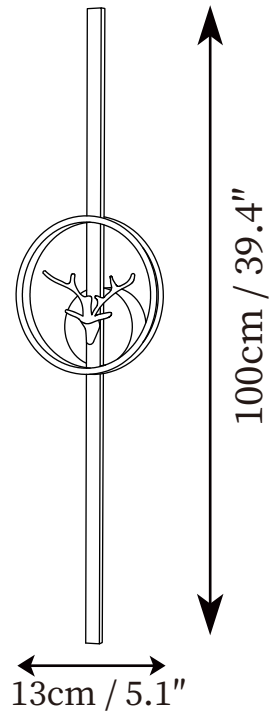

SPECIFICATION SHEET

SPECIFICATION DETAILS

*For custom options, consult factory for details

| | |
|---------------------------|---|
| Fixture Dimensions | D 7.9" x H 23.6" D 7.9" x H 31.5" D 7.9" x H 39.4" |
| Light source | Integrated LED |
| Wattage | ~5 Watts |
| Voltage | AC 110-240V |
| Dimming | Not supported |
| CRI(Ra) | 90+CRI |
| Mounting | Hardwired. |
| LED Rated Life | 30000 hours |
| Color Temperature | Warm Light (3000K), Neutral Light (4000K), Cool Light (6000K) |
| Control method | Compatible with common wall switches (not included) |
| Finishes | Black, Brass. |
| Shade Details | White. |
| Material | Brass, Silica gel. |

SPECIFICATION SHEET

SPECIFICATION DETAILS

*For custom options, consult factory for details

| | |
|----------------------------|---|
| Fixture Dimmensions | D 5.1" x H 23.6" D 5.1" x H 31.5" D 5.1" x H 39.4" |
| Light source | Integrated LED |
| Wattage | ~5 Watts |
| Voltage | AC 110-240V |
| Dimming | Not supported |
| CRI(Ra) | 90+CRI |
| Mounting | Hardwired. |
| LED Rated Life | 30000 hours |
| Color Temperature | Warm Light (3000K), Neutral Light (4000K), Cool Light (6000K) |
| Control method | Compatible with common wall switches (not included) |
| Finishes | Black, Brass. |
| Shade Details | White. |
| Material | Brass, Silica gel. |