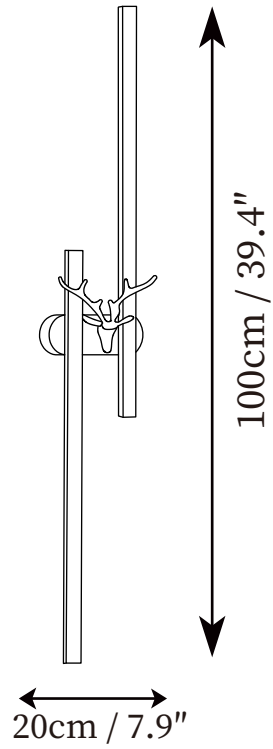

SPECIFICATION SHEET

SPECIFICATION DETAILS

*For custom options, consult factory for details

| | |
|---------------------------|---|
| Fixture Dimensions | D 7.9" x H 23.6" D 7.9" x H 31.5" D 7.9" x H 39.4" |
| Light source | Integrated LED |
| Wattage | ~5 Watts |
| Voltage | AC 110-240V |
| Dimming | Not supported |
| CRI(Ra) | 90+CRI |
| Mounting | Hardwired. |
| LED Rated Life | 30000 hours |
| Color Temperature | Warm Light (3000K), Neutral Light (4000K), Cool Light (6000K) |
| Control method | Compatible with common wall switches (not included) |
| Finishes | Black, Brass. |
| Shade Details | White. |
| Material | Brass, Silica gel. |

SPECIFICATION SHEET

SPECIFICATION DETAILS

*For custom options, consult factory for details

| | |
|----------------------------|---|
| Fixture Dimmensions | D 5.1" x H 23.6" D 5.1" x H 31.5" D 5.1" x H 39.4" |
| Light source | Integrated LED |
| Wattage | ~5 Watts |
| Voltage | AC 110-240V |
| Dimming | Not supported |
| CRI(Ra) | 90+CRI |
| Mounting | Hardwired. |
| LED Rated Life | 30000 hours |
| Color Temperature | Warm Light (3000K), Neutral Light (4000K), Cool Light (6000K) |
| Control method | Compatible with common wall switches (not included) |
| Finishes | Black, Brass. |
| Shade Details | White. |
| Material | Brass, Silica gel. |