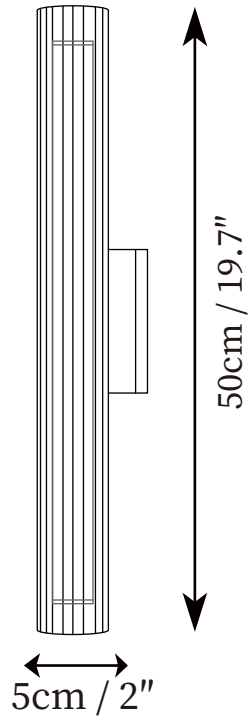

SPECIFICATION SHEET

SPECIFICATION DETAILS

*For custom options, consult factory for details

Fixture Dimensions	D 2" x H 12.6" D 2" x H 15.7" D 2" x H 19.7"
Light source	Integrated LED
Wattage	~5 Watts
Voltage	AC 110-240V
Dimming	Not supported
CRI(Ra)	90+CRI
Mounting	Hardwired.
LED Rated Life	30000 hours
Color Temperature	Warm Light (3000K), Neutral Light (4000K), Cool Light (6000K)
Control method	Compatible with common wall switches(not included)
Finishes	Black.
Shade Details	White.
Material	Metal, Glass.