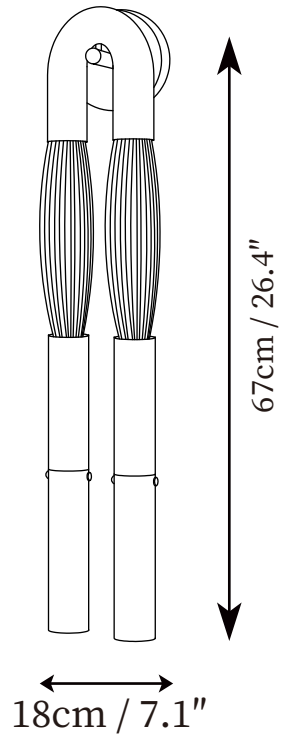

SPECIFICATION SHEET

SPECIFICATION DETAILS

*For custom options, consult factory for details

| | |
|---------------------------|--|
| Fixture Dimensions | D 7.1" x H 26.4" |
| Light source | G9(bulb not included) |
| Wattage | MAX 5W incandescent bulb or LED equivalent. |
| Voltage | AC 110-240V |
| Mounting | Hardwired. |
| Dimming | Compatible with dimmable bulbs (bulb not included) |
| Control method | Compatible with common wall switches(not included) |
| Finishes | Bronze aged, Nickel, Black. |
| Shade Details | White. |
| Material | Metal, Glass. |
