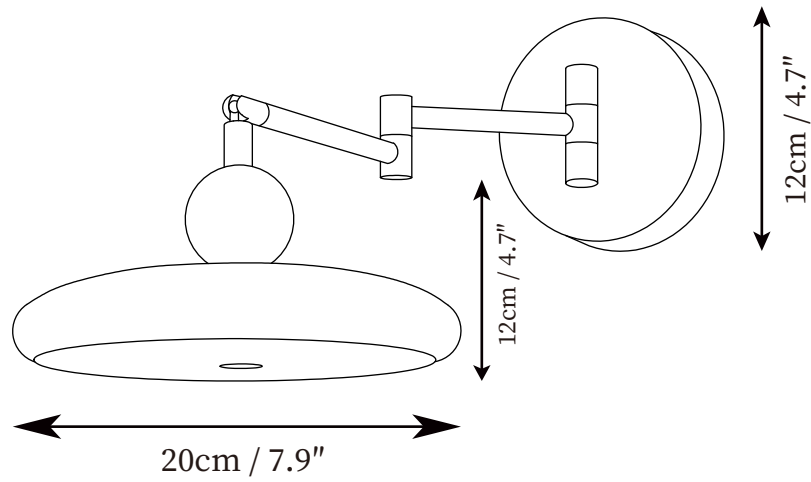

SPECIFICATION SHEET

SPECIFICATION DETAILS

*For custom options, consult factory for details

Fixture Dimensions	D 7.9" x H 4.7"
Light source	Integrated LED
Wattage	~5 Watts
Voltage	AC 110-240V
Dimming	Not supported
CRI(Ra)	90+CRI
Mounting	Hardwired.
LED Rated Life	30000 hours
Color Temperature	Warm Light (3000K), Neutral Light (4000K), Cool Light (6000K)
Control method	Compatible with common wall switches(not included)
Finishes	Chrome, Green.
Shade Details	Beige.
Material	Metal, Acrylic.