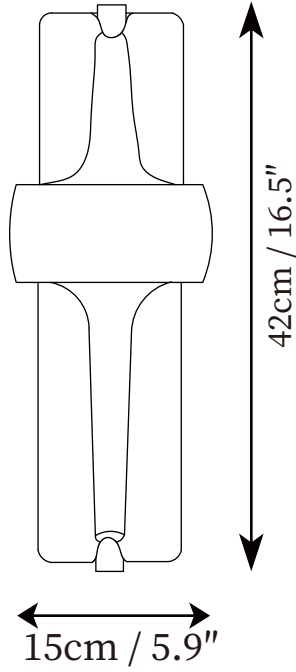

SPECIFICATION SHEET

SPECIFICATION DETAILS

*For custom options, consult factory for details

Fixture Dimensions	D 5.9" x H 16.5"
Light source	Integrated LED
Wattage	~5 Watts
Voltage	AC 110-240V
Dimming	Not supported
CRI(Ra)	90+CRI
Mounting	Wall.
LED Rated Life	30000 hours
Color Temperature	Warm Light (3000K), Neutral Light (4000K), Cool Light (6000K)
Control method	Compatible with common wall switches (not included)
Finishes	Black, Bronze.
Shade Details	Clear.
Material	Metal, Glass.