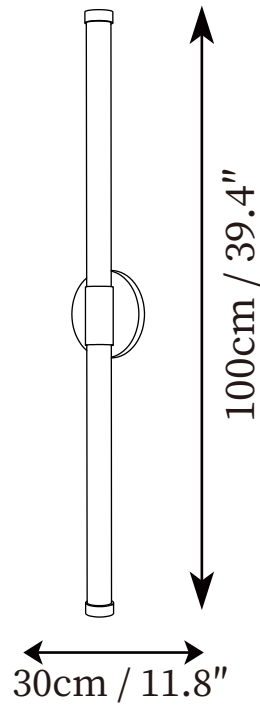

SPECIFICATION SHEET

SPECIFICATION DETAILS

*For custom options, consult factory for details

Fixture Dimensions	D 4.7" x H 23.6" D 4.7" x H 31.5" D 4.7" x H 39.4" D 4.7" x H 47.2"
Light source	Integrated LED
Wattage	~5 Watts
Voltage	AC 110-240V
Dimming	Not supported
CRI(Ra)	90+CRI
Mounting	Hardwired.
LED Rated Life	30000 hours
Color Temperature	Warm Light (3000K), Neutral Light (4000K), Cool Light (6000K)
Control method	Compatible with common wall switches(not included)
Finishes	Gold.
Shade Details	White.
Material	Metal, Acrylic.