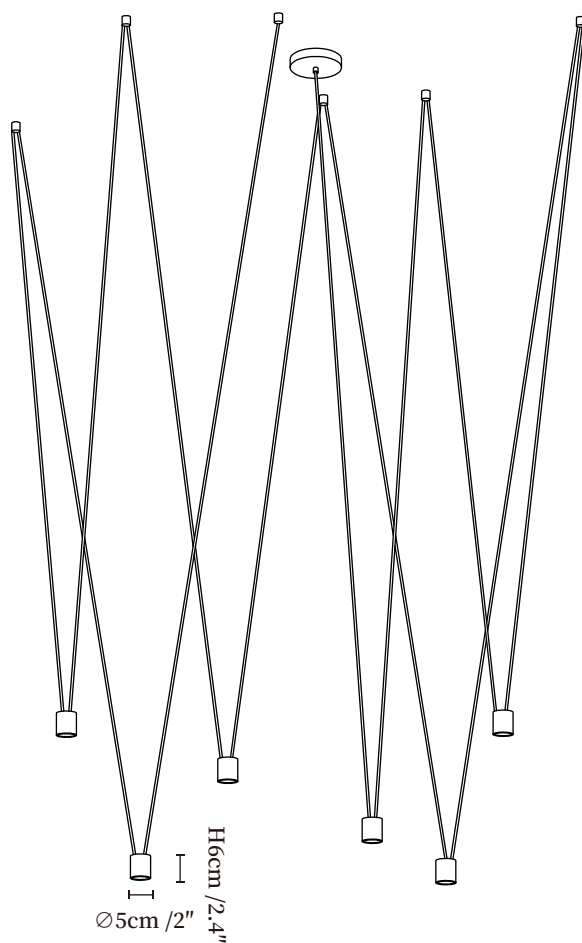

## SPECIFICATION DETAILS

\*For custom options, consult factory for details

<b>Fixture Dimensions</b>	Ø 2" x H 2.4"
<b>Light source</b>	G4 (bulb not included)
<b>Wattage</b>	MAX 3W incandescent bulb or LED equivalent.
<b>Voltage</b>	AC 110-240V
<b>Mounting</b>	Hardwired.
<b>Dimming</b>	Compatible with dimmable bulbs (bulb not included)
<b>Control method</b>	Compatible with common wall switches(
<b>Finishes</b>	Black, White.
<b>Shade Details</b>	Black, White.
<b>Material</b>	Metal, Plastic.
<b>Wire Length</b>	The standard length of the suspended wire is 59 "(150 cm) and the length is adjustable.

## SPECIFICATION DETAILS

\*For custom options, consult factory for details

<b>Fixture Dimensions</b>	Ø 2" x H 2.4"
<b>Light source</b>	G4 (bulb not included)
<b>Wattage</b>	MAX 3W incandescent bulb or LED equivalent.
<b>Voltage</b>	AC 110-240V
<b>Mounting</b>	Hardwired.
<b>Dimming</b>	Compatible with dimmable bulbs (bulb not included)
<b>Control method</b>	Compatible with common wall switches (
<b>Finishes</b>	Black, White.
<b>Shade Details</b>	Black, White.
<b>Material</b>	Metal, Plastic.
<b>Wire Length</b>	The standard length of the suspended wire is 59 "(150 cm) and the length is adjustable.