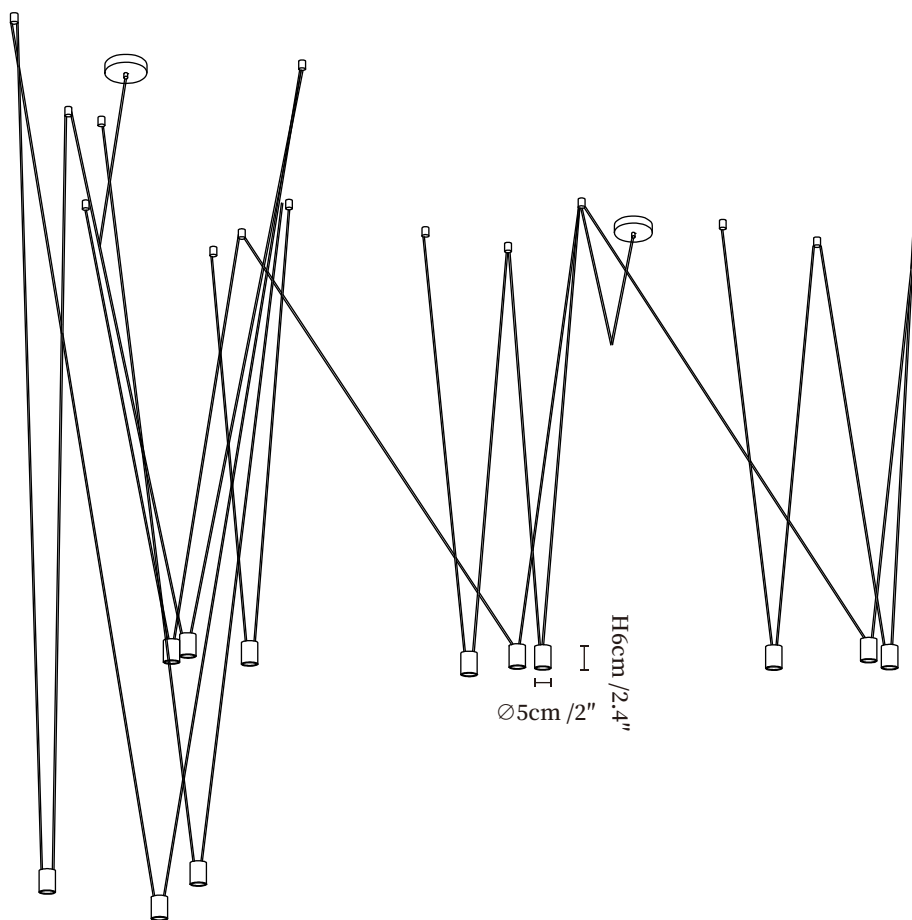

SPECIFICATION SHEET

SPECIFICATION DETAILS

*For custom options, consult factory for details

Fixture Dimensions	Ø 2" x H 2.4"
Light source	G4 (bulb not included)
Wattage	MAX 3W incandescent bulb or LED equivalent.
Voltage	AC 110-240V
Mounting	Hardwired.
Dimming	Compatible with dimmable bulbs (bulb not included)
Control method	Compatible with common wall switches (
Finishes	Black, White.
Shade Details	Black, White.
Material	Metal, Plastic.
Wire Length	The standard length of the suspended wire is 59 "(150 cm) and the length is adjustable.