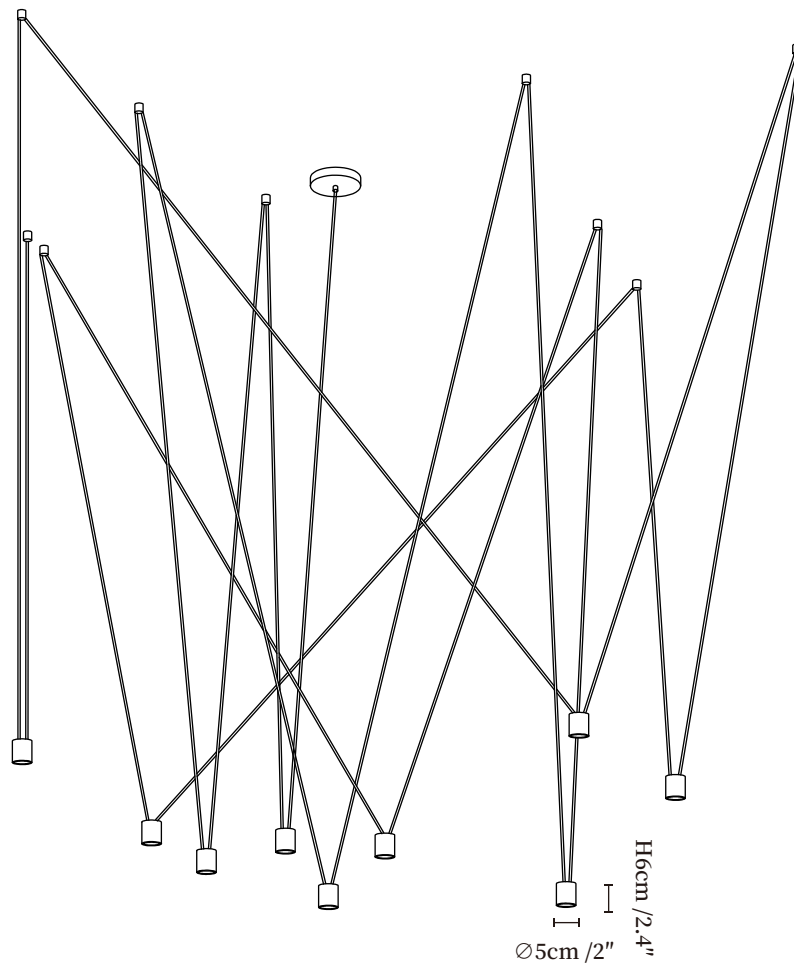

SPECIFICATION SHEET

SPECIFICATION DETAILS

*For custom options, consult factory for details

Fixture Dimensions	Ø 2" x H 2.4"
Light source	G4 (bulb not included)
Wattage	MAX 3W incandescent bulb or LED equivalent.
Voltage	AC 110-240V
Mounting	Hardwired.
Dimming	Compatible with dimmable bulbs (bulb not included)
Control method	Compatible with common wall switches (
Finishes	Black, White.
Shade Details	Black, White.
Material	Metal, Plastic.
Wire Length	The standard length of the suspended wire is 59 "(150 cm) and the length is adjustable.