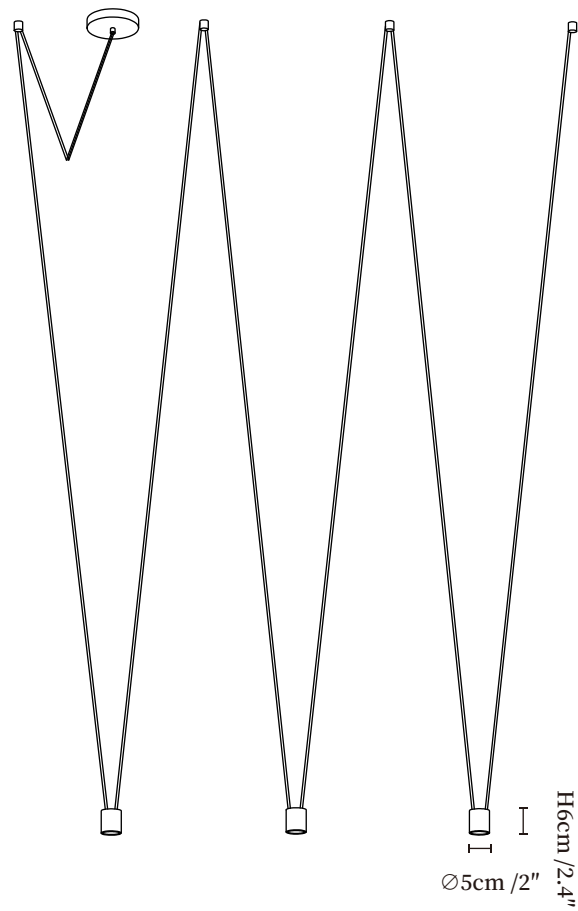

## SPECIFICATION DETAILS

\*For custom options, consult factory for details

<b>Fixture Dimensions</b>	Ø 2" x H 2.4"
<b>Light source</b>	G4 (bulb not included)
<b>Wattage</b>	MAX 3W incandescent bulb or LED equivalent.
<b>Voltage</b>	AC 110-240V
<b>Mounting</b>	Hardwired.
<b>Dimming</b>	Compatible with dimmable bulbs (bulb not included)
<b>Control method</b>	Compatible with common wall switches(
<b>Finishes</b>	Black, White.
<b>Shade Details</b>	Black, White.
<b>Material</b>	Metal, Plastic.
<b>Wire Length</b>	The standard length of the suspended wire is 59 "(150 cm) and the length is adjustable.

## SPECIFICATION DETAILS

\*For custom options, consult factory for details

<b>Fixture Dimensions</b>	Ø 2" x H 2.4"
<b>Light source</b>	G4 (bulb not included)
<b>Wattage</b>	MAX 3W incandescent bulb or LED equivalent.
<b>Voltage</b>	AC 110-240V
<b>Mounting</b>	Hardwired.
<b>Dimming</b>	Compatible with dimmable bulbs (bulb not included)
<b>Control method</b>	Compatible with common wall switches (
<b>Finishes</b>	Black, White.
<b>Shade Details</b>	Black, White.
<b>Material</b>	Metal, Plastic.
<b>Wire Length</b>	The standard length of the suspended wire is 59 "(150 cm) and the length is adjustable.