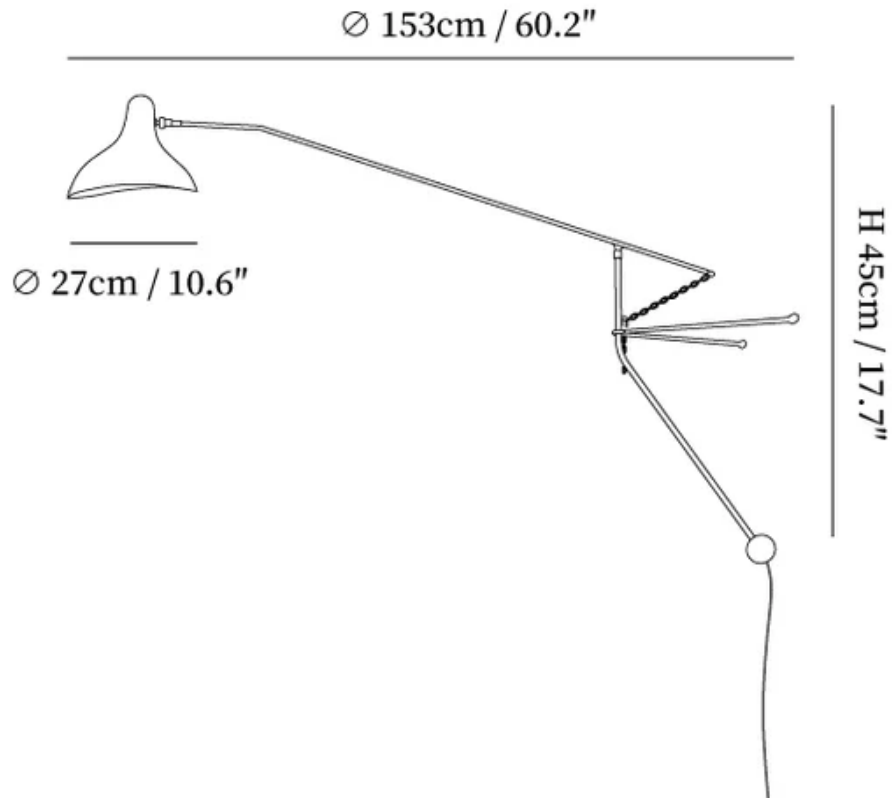

SPECIFICATION SHEET

SPECIFICATION DETAILS

*For custom options, consult factory for details

Fixture Dimensions	W 28.1" x H 8.1"
Light source	E26 or E27 (bulb not included)
Wattage	MAX 40W incandescent bulb or LED equivalent.
Voltage	AC 110-240V
Dimming	Compatible with dimmable bulbs (bulb not included)
Control method	In line ON / OFF switch.
Finishes	Black.
Shade Details	Black.
Cord Length	Supplied with switched plug cord, length ~59" (150cm).
Material	Metal.

SPECIFICATION SHEET

SPECIFICATION DETAILS

*For custom options, consult factory for details

Fixture Dimensions	W 60.2" x H 17.7"
Light source	E26 or E27 (bulb not included)
Wattage	MAX 40W incandescent bulb or LED equivalent.
Voltage	AC 110-240V
Dimming	Compatible with dimmable bulbs (bulb not included)
Control method	In line ON / OFF switch.
Finishes	Black.
Shade Details	Black.
Cord Length	Supplied with switched plug cord, length ~59" (150cm).
Material	Metal.