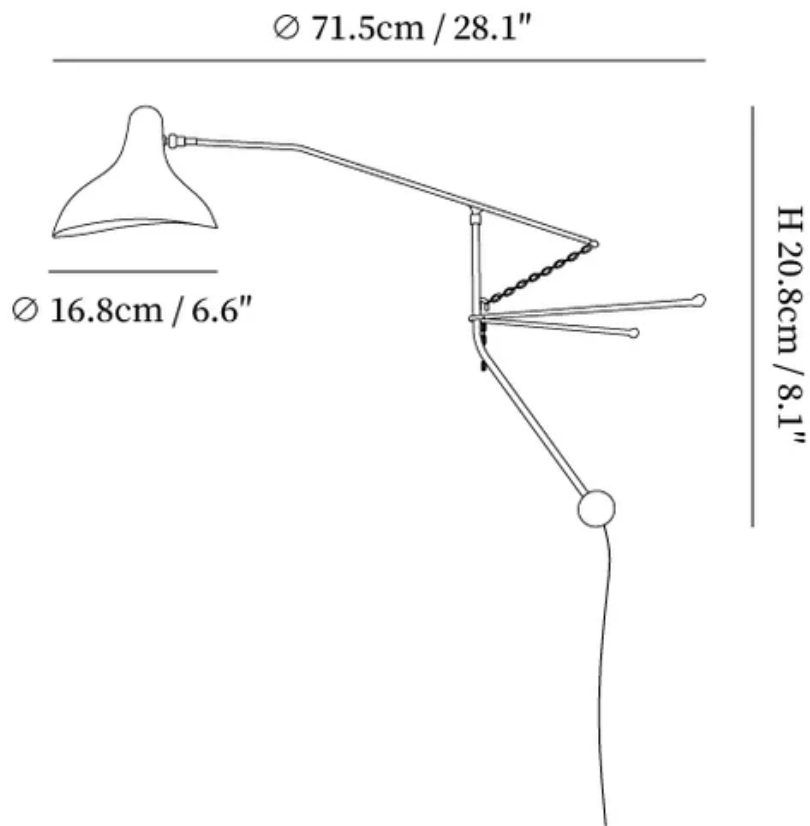

SPECIFICATION SHEET

SPECIFICATION DETAILS

*For custom options, consult factory for details

Fixture Dimensions	W 28.1" x H 8.1"
Light source	E26 or E27 (bulb not included)
Wattage	MAX 40W incandescent bulb or LED equivalent.
Voltage	AC 110-240V
Dimming	Compatible with dimmable bulbs (bulb not included)
Control method	In line ON / OFF switch.
Finishes	Black.
Shade Details	Black.
Cord Length	Supplied with switched plug cord, length ~59" (150cm).
Material	Metal.

SPECIFICATION SHEET

SPECIFICATION DETAILS

*For custom options, consult factory for details

Fixture Dimensions	W 60.2" x H 17.7"
Light source	E26 or E27 (bulb not included)
Wattage	MAX 40W incandescent bulb or LED equivalent.
Voltage	AC 110-240V
Dimming	Compatible with dimmable bulbs (bulb not included)
Control method	In line ON / OFF switch.
Finishes	Black.
Shade Details	Black.
Cord Length	Supplied with switched plug cord, length ~59" (150cm).
Material	Metal.