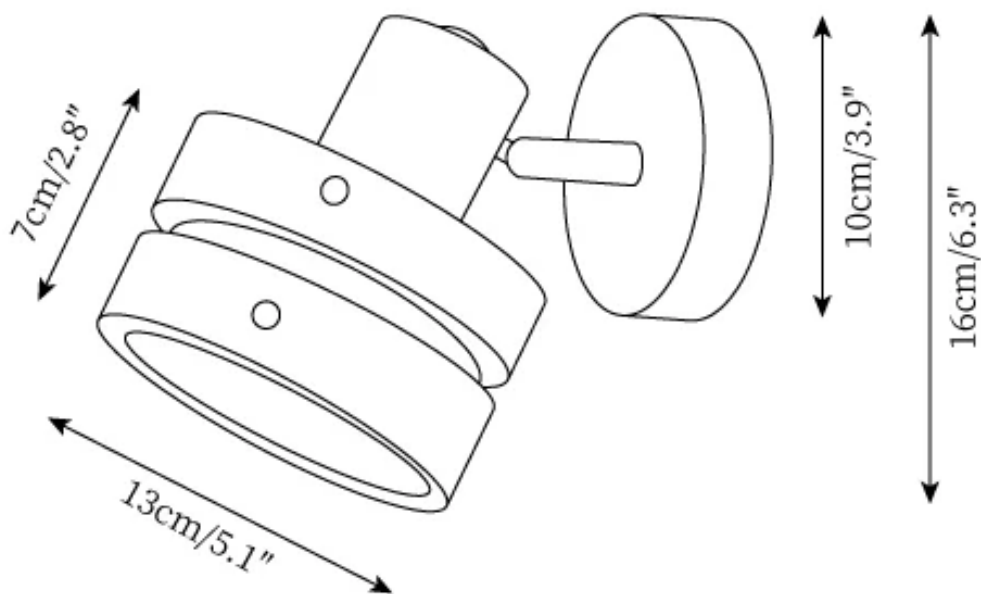

SPECIFICATION SHEET

SPECIFICATION DETAILS

*For custom options, consult factory for details

Fixture Dimensions	D 5.1" x H 6.3"
Light source	E27 or E26. (bulb not included)
Wattage	MAX 40W incandescent bulb or LED equivalent.
Voltage	AC 110-240V
Mounting	Hardwired.
Dimming	Compatible with dimmable bulbs (bulb not included)
Control method	Compatible with common wall switches (not included)
Finishes	Chrome, Walnut color.
Shade Details	Walnut color.
Material	Metal, Walnut wood.