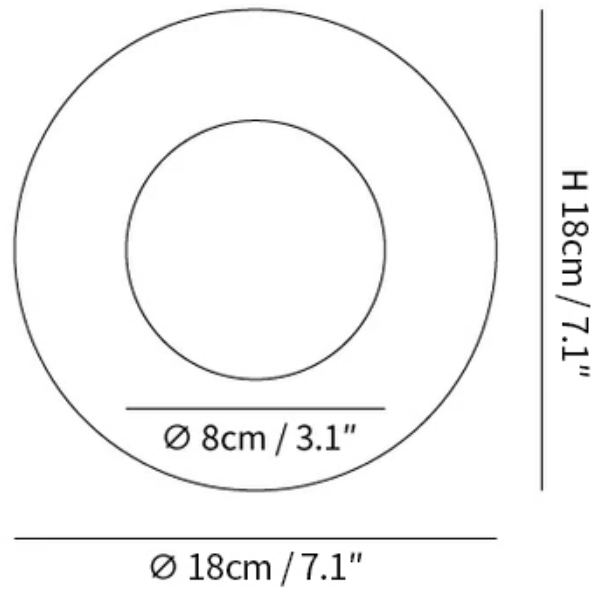

SPECIFICATION SHEET

SPECIFICATION DETAILS

*For custom options, consult factory for details

Fixture Dimensions	D 7.1" x H 7.1"
Light source	G9. (bulb not included)
Wattage	~5W incandescent bulb or LED equivalent.
Voltage	AC 110-240V
Mounting	Hardwired.
Dimming	Compatible with dimmable bulbs (bulb not included)
Control method	Compatible with common wall switches (not included)
Finishes	Nature oak, Black walnut.
Shade Details	White.
Material	Wood, Glass.

SPECIFICATION SHEET

SPECIFICATION DETAILS

*For custom options, consult factory for details

Fixture Dimensions	D 7.9" x H 7.9"
Light source	G9. (bulb not included)
Wattage	~5W incandescent bulb or LED equivalent.
Voltage	AC 110-240V
Mounting	Hardwired.
Dimming	Compatible with dimmable bulbs (bulb not included)
Control method	Compatible with common wall switches(not included)
Finishes	Nature oak, Black walnut.
Shade Details	White.
Material	Wood, Glass.
