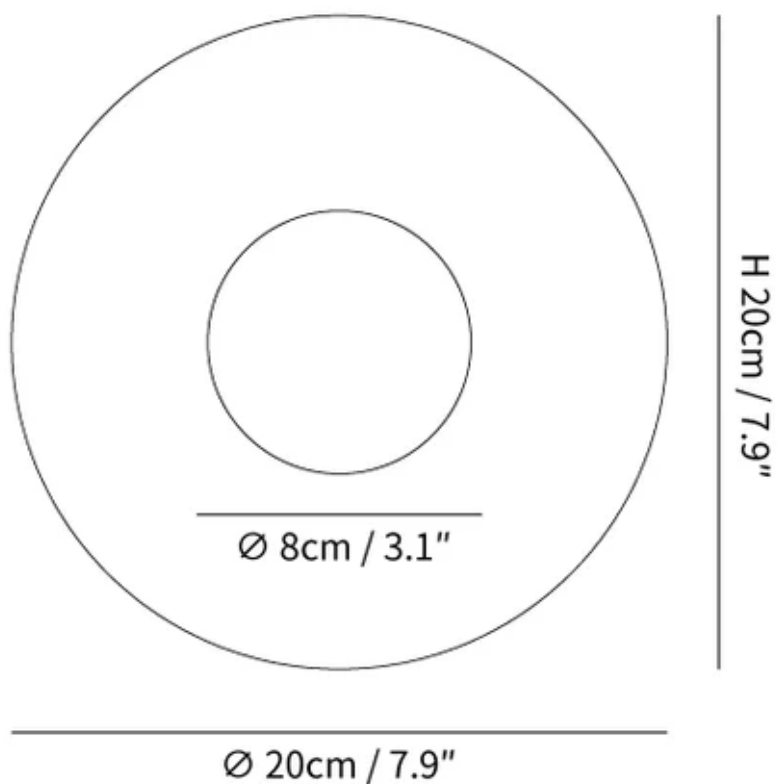

SPECIFICATION SHEET

SPECIFICATION DETAILS

*For custom options, consult factory for details

Fixture Dimensions	D 7.1" x H 7.1"
Light source	G9. (bulb not included)
Wattage	~5W incandescent bulb or LED equivalent.
Voltage	AC 110-240V
Mounting	Hardwired.
Dimming	Compatible with dimmable bulbs (bulb not included)
Control method	Compatible with common wall switches (not included)
Finishes	Nature oak, Black walnut.
Shade Details	White.
Material	Wood, Glass.

SPECIFICATION SHEET

SPECIFICATION DETAILS

*For custom options, consult factory for details

Fixture Dimensions	D 7.9" x H 7.9"
Light source	G9. (bulb not included)
Wattage	~5W incandescent bulb or LED equivalent.
Voltage	AC 110-240V
Mounting	Hardwired.
Dimming	Compatible with dimmable bulbs (bulb not included)
Control method	Compatible with common wall switches(not included)
Finishes	Nature oak, Black walnut.
Shade Details	White.
Material	Wood, Glass.
