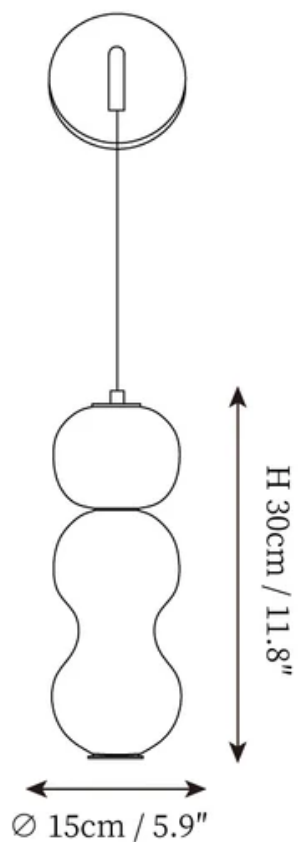

SPECIFICATION SHEET

SPECIFICATION DETAILS

*For custom options, consult factory for details

Fixture Dimensions	D 5.9" x H 11.8"
Light source	Integrated LED
Wattage	~ 15W
Voltage	AC 110-240V
Dimming	Not supported
CRI(Ra)	90+ CRI
Mounting	Hardwired.
LED Rated Life	30000 hours
Color Temperature	Warm Light (3000K), Neutral Light (4000K), Cool Light (6000K)
Control method	Compatible with common wall switches(not included).
Finishes	Gold.
Shadow Details	Blue, Yellow, Purple, Auburn, Orange.
Material	Iron, Acrylic, Silicone, Glass.