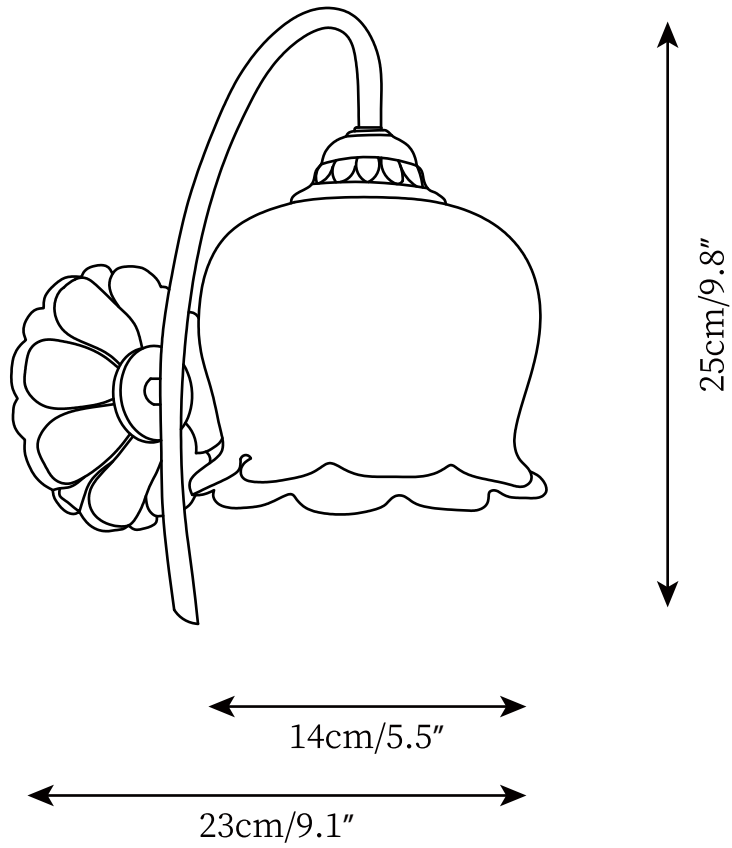

SPECIFICATION SHEET

SPECIFICATION DETAILS

*For custom options, consult factory for details

Fixture Dimensions	L 5.5" x W 9.1" x H 9.8"
Light source	E26 or E27. (bulb not included)
Wattage	MAX 40W incandescent bulb or LED equivalent.
Voltage	AC 110-240V
Mounting	Hardwired.
Dimming	Compatible with dimmable bulbs (bulb not included)
Control method	Compatible with common wall switches (not included)
Finishes	Brass
Shade Details	Beige.
Material	Brass, Resin.