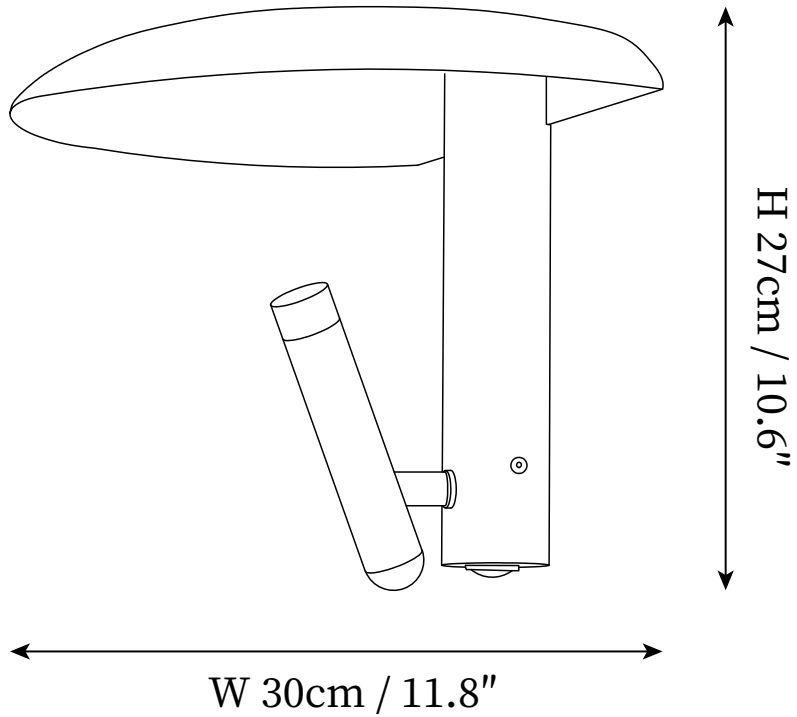

## SPECIFICATION DETAILS

\*For custom options, consult factory for details

<b>Fixture Dimensions</b>	W 11.8" x H 10.6"
<b>Light source</b>	Integrated LED
<b>Wattage</b>	~5 Watts
<b>Voltage</b>	AC 110-240V
<b>Dimming</b>	Not supported
<b>CRI(Ra)</b>	90+CRI
<b>Mounting</b>	Hardwired.
<b>LED Rated Life</b>	30000 hours
<b>Color Temperature</b>	Warm Light (3000K), Neutral Light (4000K), Cool Light (6000K)
<b>Control method</b>	White, Black, Red.
<b>Finishes</b>	White, Black, Red.
<b>Shade Details</b>	Clear.
<b>Material</b>	Metal.