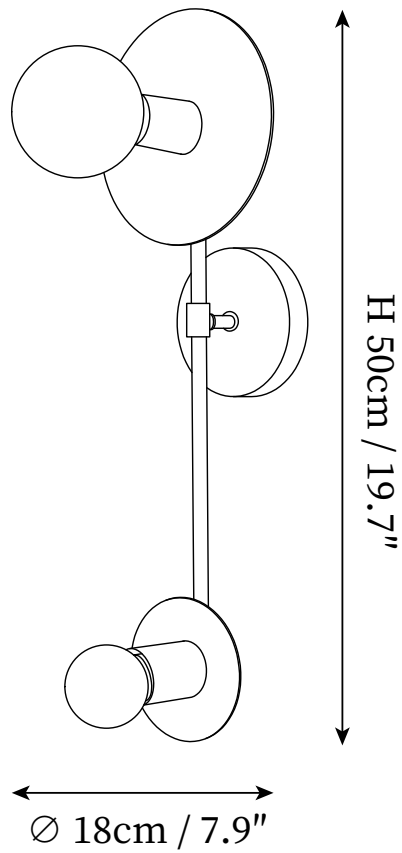

# SPECIFICATION SHEET

---

## SPECIFICATION DETAILS

\*For custom options, consult factory for details

<b>Fixture Dimensions</b>	L 7.1" x H 19.7"
<b>Light source</b>	E26 or E27. (bulb not included)
<b>Wattage</b>	MAX 40W incandescent bulb or LED equivalent.
<b>Voltage</b>	AC 110-240V
<b>Mounting</b>	Hardwired.
<b>Dimming</b>	Compatible with dimmable bulbs (bulb not included)
<b>Control method</b>	Compatible with common wall switches (not included)
<b>Finishes</b>	Gold, Black, White.
<b>Shade Details</b>	White.
<b>Material</b>	Marble, Metal, Glass.