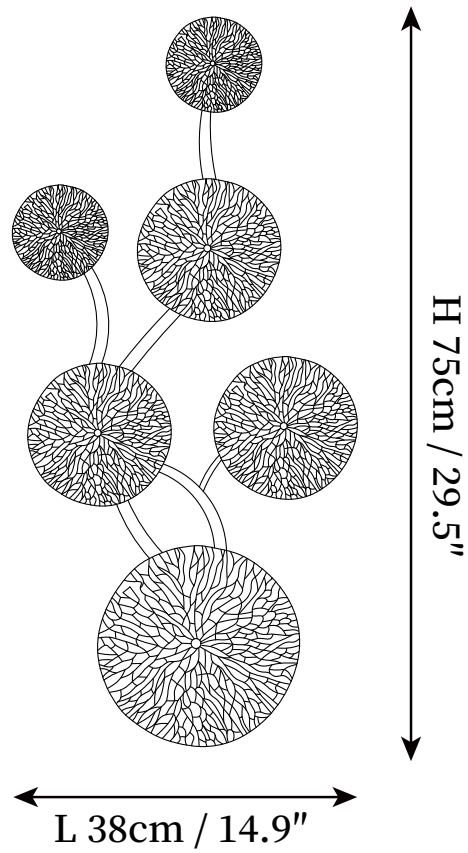

SPECIFICATION SHEET

SPECIFICATION DETAILS

*For custom options, consult factory for details

Fixture Dimensions	L 19.7" x H 11"
Light source	G4.
Wattage	~ 3W incandescent bulb or LED equivalent.
Voltage	AC 110-240V
Mounting	Hardwired.
Dimming	Compatible with dimmable bulbs (bulb not included)
Control method	Compatible with common wall switches (not included)
Finishes	Gold.
Shade Details	White.
Material	Ceramic, Metal.

SPECIFICATION SHEET

SPECIFICATION DETAILS

*For custom options, consult factory for details

Fixture Dimensions	L 13.8" x H 17.7"
Light source	G4.
Wattage	~ 3W incandescent bulb or LED equivalent.
Voltage	AC 110-240V
Mounting	Hardwired.
Dimming	Compatible with dimmable bulbs (bulb not included)
Control method	Compatible with common wall switches (not included)
Finishes	Gold.
Shade Details	White.
Material	Ceramic, Metal.

SPECIFICATION SHEET

SPECIFICATION DETAILS

*For custom options, consult factory for details

Fixture Dimensions	L 28.3" x H 11"
Light source	G4.
Wattage	~ 3W incandescent bulb or LED equivalent.
Voltage	AC 110-240V
Mounting	Hardwired.
Dimming	Compatible with dimmable bulbs (bulb not included)
Control method	Compatible with common wall switches (not included)
Finishes	Gold.
Shade Details	White.
Material	Ceramic, Metal.

SPECIFICATION SHEET

SPECIFICATION DETAILS

*For custom options, consult factory for details

Fixture Dimensions	L 14.9" x H 29.5"
Light source	G4.
Wattage	~ 3W incandescent bulb or LED equivalent.
Voltage	AC 110-240V
Mounting	Hardwired.
Dimming	Compatible with dimmable bulbs (bulb not included)
Control method	Compatible with common wall switches (not included)
Finishes	Gold.
Shade Details	White.
Material	Ceramic, Metal.