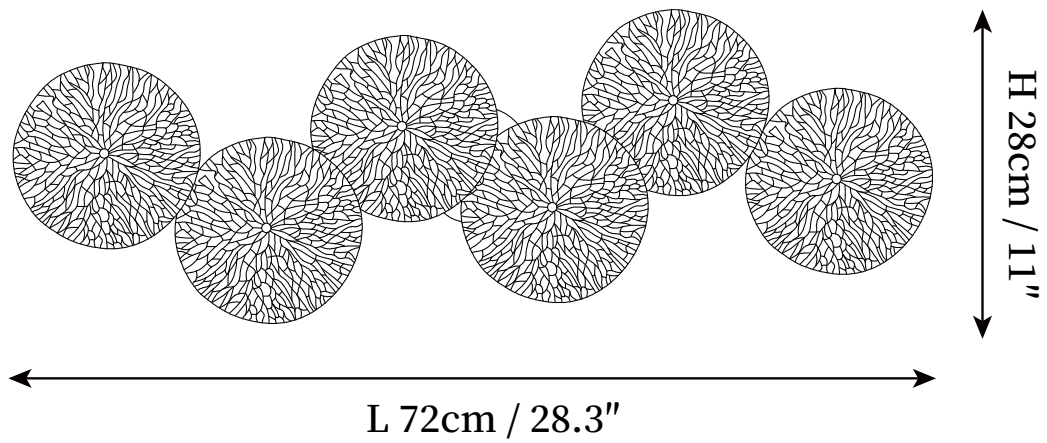

SPECIFICATION SHEET

SPECIFICATION DETAILS

*For custom options, consult factory for details

Fixture Dimensions	L 19.7" x H 11"
Light source	G4.
Wattage	~ 3W incandescent bulb or LED equivalent.
Voltage	AC 110-240V
Mounting	Hardwired.
Dimming	Compatible with dimmable bulbs (bulb not included)
Control method	Compatible with common wall switches (not included)
Finishes	Gold.
Shade Details	White.
Material	Ceramic, Metal.

SPECIFICATION SHEET

SPECIFICATION DETAILS

*For custom options, consult factory for details

Fixture Dimensions	L 13.8" x H 17.7"
Light source	G4.
Wattage	~ 3W incandescent bulb or LED equivalent.
Voltage	AC 110-240V
Mounting	Hardwired.
Dimming	Compatible with dimmable bulbs (bulb not included)
Control method	Compatible with common wall switches (not included)
Finishes	Gold.
Shade Details	White.
Material	Ceramic, Metal.

SPECIFICATION SHEET

SPECIFICATION DETAILS

*For custom options, consult factory for details

Fixture Dimensions	L 28.3" x H 11"
Light source	G4.
Wattage	~ 3W incandescent bulb or LED equivalent.
Voltage	AC 110-240V
Mounting	Hardwired.
Dimming	Compatible with dimmable bulbs (bulb not included)
Control method	Compatible with common wall switches (not included)
Finishes	Gold.
Shade Details	White.
Material	Ceramic, Metal.

SPECIFICATION SHEET

SPECIFICATION DETAILS

*For custom options, consult factory for details

Fixture Dimensions	L 14.9" x H 29.5"
Light source	G4.
Wattage	~ 3W incandescent bulb or LED equivalent.
Voltage	AC 110-240V
Mounting	Hardwired.
Dimming	Compatible with dimmable bulbs (bulb not included)
Control method	Compatible with common wall switches (not included)
Finishes	Gold.
Shade Details	White.
Material	Ceramic, Metal.