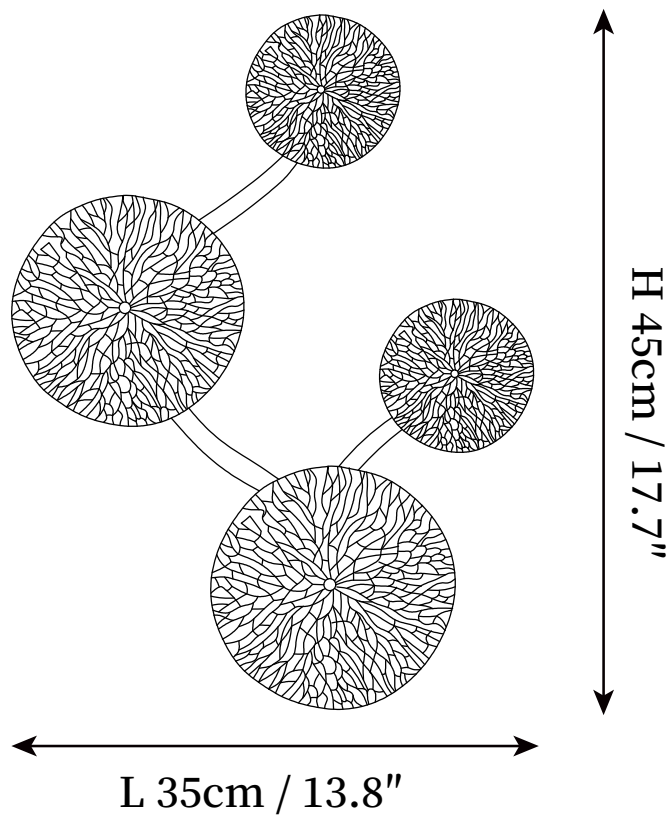

SPECIFICATION SHEET

SPECIFICATION DETAILS

*For custom options, consult factory for details

Fixture Dimensions	L 19.7" x H 11"
Light source	G4.
Wattage	~ 3W incandescent bulb or LED equivalent.
Voltage	AC 110-240V
Mounting	Hardwired.
Dimming	Compatible with dimmable bulbs (bulb not included)
Control method	Compatible with common wall switches (not included)
Finishes	Gold.
Shade Details	White.
Material	Ceramic, Metal.

SPECIFICATION SHEET

SPECIFICATION DETAILS

*For custom options, consult factory for details

Fixture Dimensions	L 13.8" x H 17.7"
Light source	G4.
Wattage	~ 3W incandescent bulb or LED equivalent.
Voltage	AC 110-240V
Mounting	Hardwired.
Dimming	Compatible with dimmable bulbs (bulb not included)
Control method	Compatible with common wall switches (not included)
Finishes	Gold.
Shade Details	White.
Material	Ceramic, Metal.

SPECIFICATION SHEET

SPECIFICATION DETAILS

*For custom options, consult factory for details

Fixture Dimensions	L 28.3" x H 11"
Light source	G4.
Wattage	~ 3W incandescent bulb or LED equivalent.
Voltage	AC 110-240V
Mounting	Hardwired.
Dimming	Compatible with dimmable bulbs (bulb not included)
Control method	Compatible with common wall switches (not included)
Finishes	Gold.
Shade Details	White.
Material	Ceramic, Metal.

SPECIFICATION SHEET

SPECIFICATION DETAILS

*For custom options, consult factory for details

Fixture Dimensions	L 14.9" x H 29.5"
Light source	G4.
Wattage	~ 3W incandescent bulb or LED equivalent.
Voltage	AC 110-240V
Mounting	Hardwired.
Dimming	Compatible with dimmable bulbs (bulb not included)
Control method	Compatible with common wall switches (not included)
Finishes	Gold.
Shade Details	White.
Material	Ceramic, Metal.