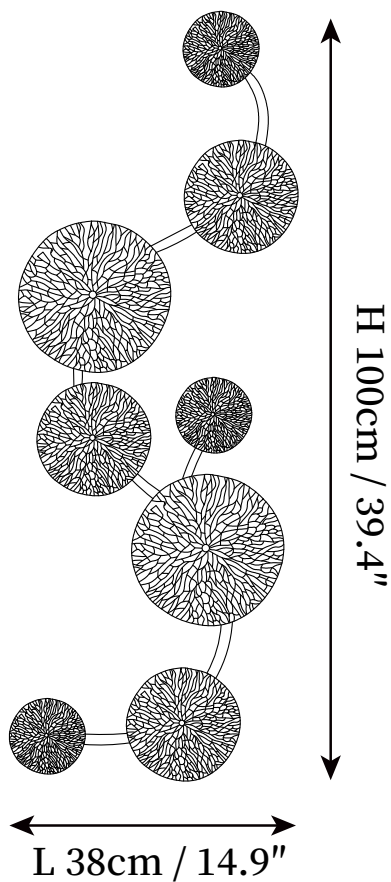

SPECIFICATION SHEET

SPECIFICATION DETAILS

*For custom options, consult factory for details

Fixture Dimensions	L 14.9" x H 39.4"
Light source	G4.
Wattage	~ 3W incandescent bulb or LED equivalent.
Voltage	AC 110-240V
Mounting	Hardwired.
Dimming	Compatible with dimmable bulbs (bulb not included)
Control method	Compatible with common wall switches (not included)
Finishes	Gold.
Shade Details	White.
Material	Ceramic, Metal.