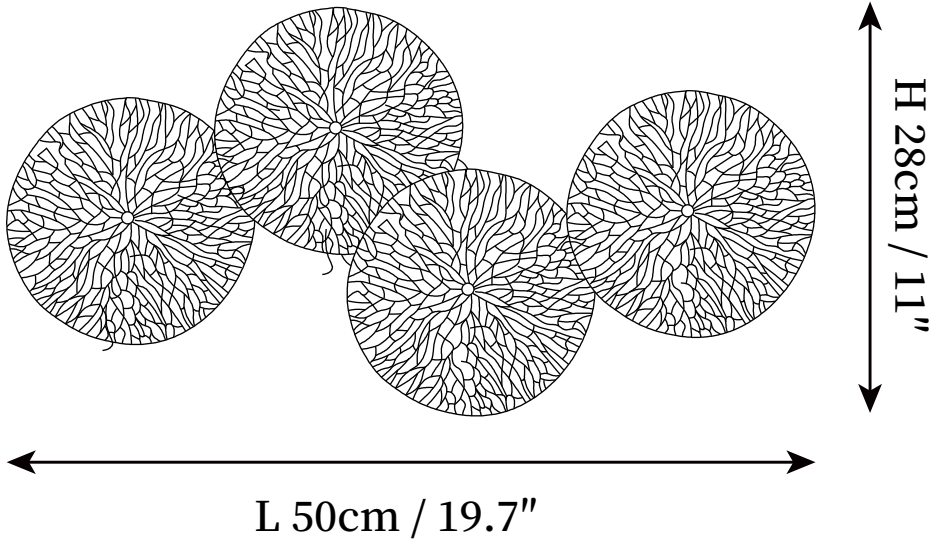

SPECIFICATION SHEET

SPECIFICATION DETAILS

*For custom options, consult factory for details

Fixture Dimensions	L 19.7" x H 11"
Light source	G4.
Wattage	~ 3W incandescent bulb or LED equivalent.
Voltage	AC 110-240V
Mounting	Hardwired.
Dimming	Compatible with dimmable bulbs (bulb not included)
Control method	Compatible with common wall switches (not included)
Finishes	Gold.
Shade Details	White.
Material	Ceramic, Metal.

SPECIFICATION SHEET

SPECIFICATION DETAILS

*For custom options, consult factory for details

Fixture Dimensions	L 13.8" x H 17.7"
Light source	G4.
Wattage	~ 3W incandescent bulb or LED equivalent.
Voltage	AC 110-240V
Mounting	Hardwired.
Dimming	Compatible with dimmable bulbs (bulb not included)
Control method	Compatible with common wall switches (not included)
Finishes	Gold.
Shade Details	White.
Material	Ceramic, Metal.

SPECIFICATION SHEET

SPECIFICATION DETAILS

*For custom options, consult factory for details

Fixture Dimensions	L 28.3" x H 11"
Light source	G4.
Wattage	~ 3W incandescent bulb or LED equivalent.
Voltage	AC 110-240V
Mounting	Hardwired.
Dimming	Compatible with dimmable bulbs (bulb not included)
Control method	Compatible with common wall switches (not included)
Finishes	Gold.
Shade Details	White.
Material	Ceramic, Metal.

SPECIFICATION SHEET

SPECIFICATION DETAILS

*For custom options, consult factory for details

Fixture Dimensions	L 14.9" x H 29.5"
Light source	G4.
Wattage	~ 3W incandescent bulb or LED equivalent.
Voltage	AC 110-240V
Mounting	Hardwired.
Dimming	Compatible with dimmable bulbs (bulb not included)
Control method	Compatible with common wall switches (not included)
Finishes	Gold.
Shade Details	White.
Material	Ceramic, Metal.