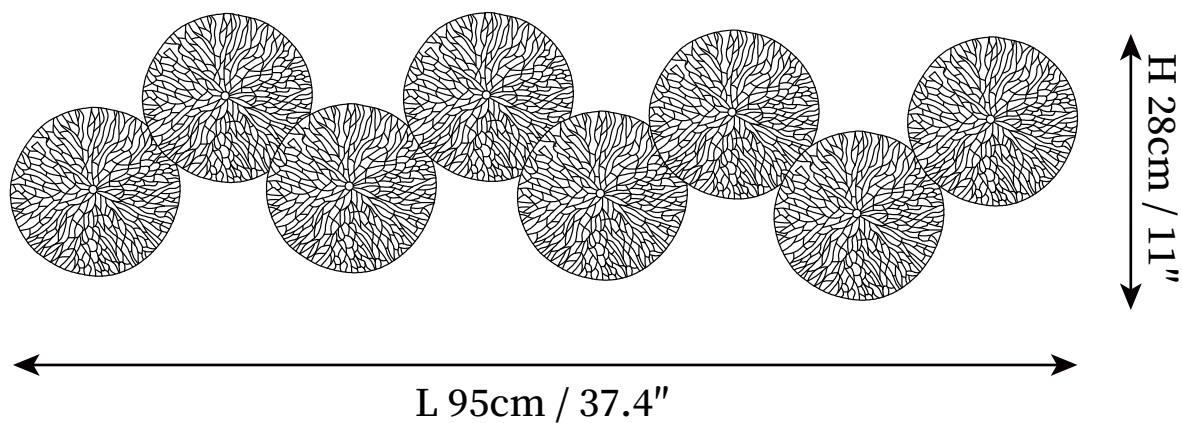

SPECIFICATION SHEET

SPECIFICATION DETAILS

*For custom options, consult factory for details

Fixture Dimensions	L 37.4" x H 11"
Light source	G4.
Wattage	~ 3W incandescent bulb or LED equivalent.
Voltage	AC 110-240V
Mounting	Hardwired.
Dimming	Compatible with dimmable bulbs (bulb not included)
Control method	Compatible with common wall switches (not included)
Finishes	Gold.
Shade Details	White.
Material	Ceramic, Metal.