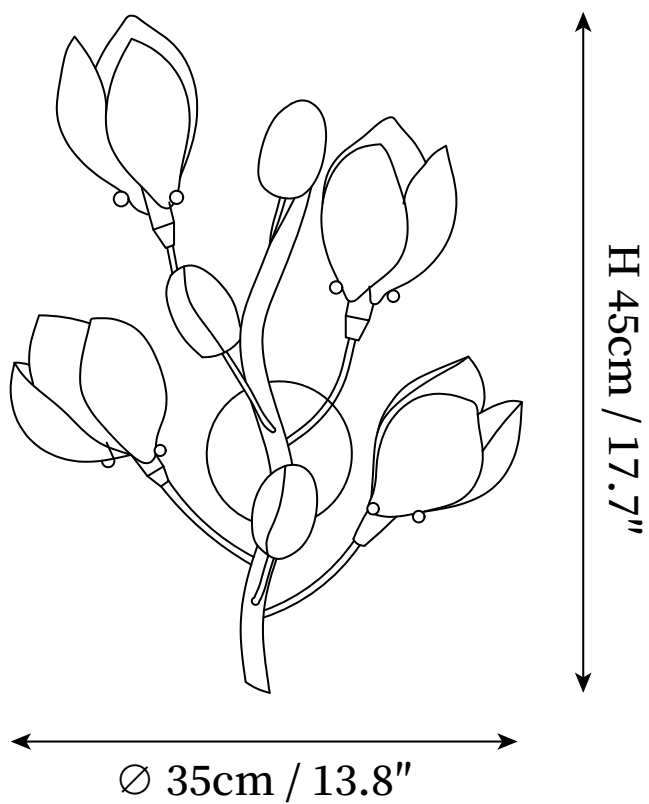

## SPECIFICATION DETAILS

\*For custom options, consult factory for details

---

<b>Fixture Dimensions</b>	D 13.8" x H 17.7"
<b>Light source</b>	G4. (bulb not included)
<b>Wattage</b>	~ 3W incandescent bulb or LED equivalent.
<b>Voltage</b>	AC 110-240V
<b>Mounting</b>	Hardwired.
<b>Dimming</b>	Compatible with dimmable bulbs (bulb not included)
<b>Control method</b>	Compatible with common wall switches (not included)
<b>Finishes</b>	Gold.
<b>Shade Details</b>	White.
<b>Material</b>	Ceramic, Metal.